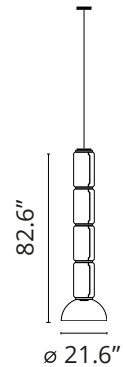

Hanging lamps consisting of interconnecting glass modules reaching a length of 3,2 mt. (126.77") with 4 mt. (157.48") suspended power cable. Cylindrical and semi-spherical transparent blown glass structure, suspended die cast aluminium ring connector, hydroformed steel internal lateral arm and injection moulded optical opal silicone outer ring diffusers. The power supply unit within the ceiling rose can be used as a dimmer to adjust the light intensity by 10% to 100% in either direction by means of the 0-10/1-10V, PUSH, DALI control.

Are you a professional and your project needs consulting and support?

[BOOK AN APPOINTMENT](#)