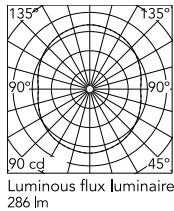

Physical

Color	Black
Cord length (in)	157
Canopy dimension (mm)	46
Net weight (lb)	46.75
Package volume (in)	38119.31
IP internal	20

Download

Mounting instructions	↓ PDF
Mounting instructions	↓ PDF
Spare Parts	↓ PDF

Photometric Files

LDT / IES	↓ ZIP
-----------	-----------------------

Technical Drawings

3D	↓ ZIP
----	-----------------------

Schematic light drawing

Photometric

Lighting type	Total
Light distribution	Symmetric
CCT (K)	2700
CRI>	90