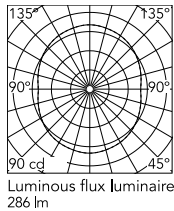

### Physical

Color	Black
Cord length (in)	157
Canopy dimension (mm)	46
Net weight (lb)	31.31
Package volume (in)	30218.45
IP internal	20

## Schematic light drawing