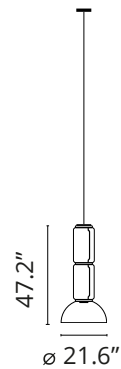

45W - 1007lm - 2700K - CRI> 90

Hanging lamps consisting of interconnecting glass modules reaching a length of 3,2 mt. (126.77") with 4 mt. (157.48") suspended power cable. Cylindrical and semi-spherical transparent blown glass structure, suspended die cast aluminium ring connector, hydroformed steel internal lateral arm and injection moulded optical opal silicone outer ring diffusers. The power supply unit within the ceiling rose can be used as a dimmer to adjust the light intensity by 10% to 100% in either direction by means of the 0-10/1-10V, PUSH, DALI control.

Are you a professional and your project needs consulting and support?

[BOOK AN APPOINTMENT](#)