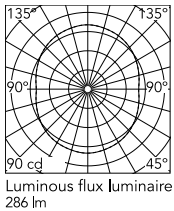

Physical

Color	Black
Cord length (in)	157
Canopy dimension (mm)	46
Net weight (lb)	23.59
Package volume (in)	26268.02
IP internal	20

Download

- [Mounting instructions](#) PDF
- [Mounting instructions](#) PDF
- [Spare Parts](#) PDF

Photometric Files

- [LDT / IES](#) ZIP

Technical Drawings

- [3D](#) ZIP

Schematic light drawing

Photometric

Lighting type	Total
Light distribution	Symmetric
CCT (K)	2700
CRI>	90

Electrical