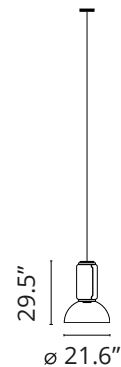

FLOS

F0263000 Black

Noctambule Suspension 1 Low Cylinder Bowl

Designed by Konstantin Grcic, 2019

36W - 1007lm - 2700K - CRI > 90

Hanging lamps consisting of interconnecting glass modules reaching a length of 3,2 mt. (126.77") with 4 mt. (157.48") suspended power cable. Cylindrical and semi-spherical transparent blown glass structure, suspended die cast aluminium ring connector, hydroformed steel internal lateral arm and injection moulded optical opal silicone outer ring diffusers. The power supply unit within the ceiling rose can be used as a dimmer to adjust the light intensity by 10% to 100% in either direction by means of the 0-10/1-10V, PUSH, DALI control.

Are you a professional and your project needs consulting and support?

[BOOK AN APPOINTMENT](#)

Main specifications

EAN	8059607000540
Mounting	Suspension
Environments	Indoor dry location
Light Source Type	LED
LED type	LED Module
Power (W)	36
System flux (lm)	1007

Physical

Color	Black
Cord length (in)	157
Canopy dimension (mm)	46
Net weight (lb)	23.59
Package volume (in)	26268.02
IP internal	20

Download

- [Mounting instructions](#) PDF
- [Mounting instructions](#) PDF
- [Spare Parts](#) PDF