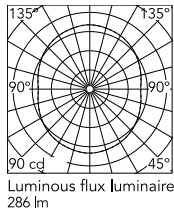

### Physical

Color	Black
Cord length (in)	157
Canopy dimension (mm)	46
Net weight (lb)	32.85
Package volume (in)	15777.07
IP internal	20

## Schematic light drawing