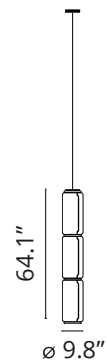

## Noctambule Suspension 3 High Cylinder

Designed by Konstantin Grcic, 2019

36W - 1202lm - 2700K - CRI> 90

Hanging lamps consisting of interconnecting glass modules reaching a length of 3,2 mt. (126.77") with 4 mt. (157.48") suspended power cable. Cylindrical and semi-spherical transparent blown glass structure, suspended die cast aluminium ring connector, hydroformed steel internal lateral arm and injection moulded optical opal silicone outer ring diffusers. The power supply unit within the ceiling rose can be used as a dimmer to adjust the light intensity by 10% to 100% in either direction by means of the 0-10/1-10V, PUSH, DALI control.

### Physical

Color	Black
Cord length (in)	157
Canopy dimension (mm)	46
Net weight (lb)	32.85
Package volume (in)	15777.07
IP internal	20