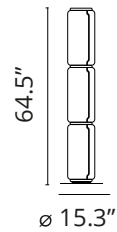

Standing lamps consisting of interconnecting glass modules reaching a height of 2,17 metres (85.43"). Cylindrical and semi-spherical transparent blown glass structure, die cast aluminium base and rings, hydroformed steel internal lateral arms and injection moulded optical opal silicone outer ring diffusers. The power supply cable is 2 metres (78.74") long, with a pedal operated panel used as a dimmer to adjust the light intensity by 10% to 100% in either direction. Wall mounted power supply unit with interchangeable plugs.

Are you a professional and your project needs consulting and support?

BOOK AN APPOINTMENT