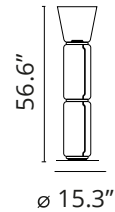

45W - 1174lm - 2700K - CRI> 90

Standing lamps consisting of interconnecting glass modules reaching a height of 2,17 metres (85.43"). Cylindrical and semi-spherical transparent blown glass structure, die cast aluminium base and rings, hydroformed steel internal lateral arms and injection moulded optical opal silicone outer ring diffusers. The power supply cable is 2 metres (78.74") long, with a pedal operated panel used as a dimmer to adjust the light intensity by 10% to 100% in either direction. Wall mounted power supply unit with interchangeable plugs.

Are you a professional and your project needs consulting and support?

[BOOK AN APPOINTMENT](#)