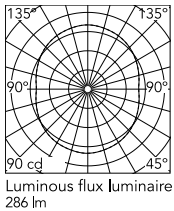

Physical

Color	Black
Cord length (in)	71
Net weight (lb)	39.69
Package volume (in)	18714.75
IP internal	20

Download

Mounting instructions	↓ PDF
Mounting instructions	↓ PDF
Spare Parts	↓ PDF

Schematic light drawing