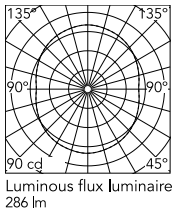

Schematic light drawing

Photometric

Lighting type	Total
Light distribution	Symmetric
CCT (K)	2700
CRI>	90

Electrical

Insulation class	III
Frequency (Hz)	50/60
Main voltage (Vac)	100-240/48
LED voltage Vf (Vdc)	null
Driver	Remote included
Dimmable	Yes
Dimming type	Electronic 48V
Dimming interface	Dimmer Integrated
Plug type	Type G, Type A, Type C
Batteries inside	No
Charging min time	No

Ecodesign and Energy Labelling

This product contains a light source of energy efficiency class E

Replaceable (LED only)
light source by a
professional

Replaceable control
gear by an end-user