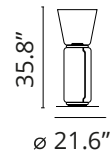

36W - 876lm - 2700K - CRI> 90

Standing lamps consisting of interconnecting glass modules reaching a height of 2,17 metres (85.43"). Cylindrical and semi-spherical transparent blown glass structure, die cast aluminium base and rings, hydroformed steel internal lateral arms and injection moulded optical opal silicone outer ring diffusers. The power supply cable is 2 metres (78.74") long, with a pedal operated panel used as a dimmer to adjust the light intensity by 10% to 100% in either direction. Wall mounted power supply unit with interchangeable plugs.

Are you a professional and your project needs consulting and support?

[BOOK AN APPOINTMENT](#)