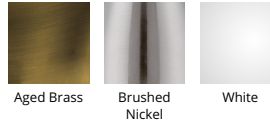

FINISHES

LINE DRAWING