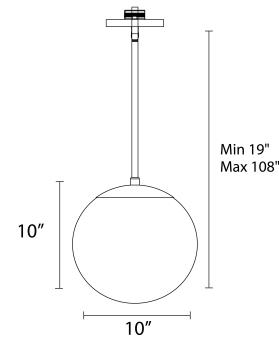

FEATURES

- Mouth blown etched opal glass provides even illumination
- Integral swivel for sloped ceilings
- Three 12 inch and one 6 inch downrods included (additional downrods available)
- Driver installed within the Junction Box, driver dimension: 2.95" x 1.88" x 1.14"
- 5 year warranty

REPLACEMENT PARTS

- RPL-GLA-52310 - Glass for PD-52310
- RPL-ROD-IN06-WT - 6" rod - WT finish
- RPL-ROD-IN12-WT - 12" rod - WT finish
- RPL-ROD-IN06-BN - 6" rod - BN finish
- RPL-ROD-IN12-BN - 12" rod - BN finish
- RPL-ROD-IN06-BB - 6" rod - AB finish
- RPL-ROD-IN12-BB - 12" rod - AB finish

FINISHES

LINE DRAWING

PD-52310

Fixture Type: _____

Catalog Number: _____

Project: _____

Location: _____

Niveous Pendant 3000K