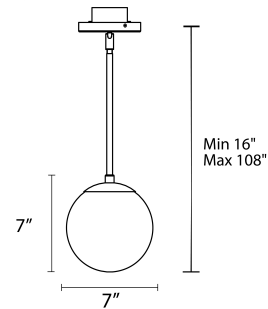

FINISHES

LINE DRAWING

PD-52307