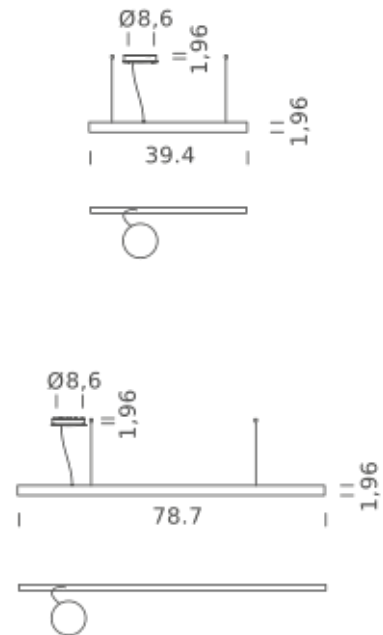

LINEAR 78.7" | UP-DOWNLIGHT - 3000K

LAMPING

Source	Linear LED
Total power	58W
Emission	Diffused orientable
Switching	0-10V
Tension	110/240V
Color temperature	3000K
Luminous flux	3528lm
Typ CRI	90
IP class	IP40
Dimensions	78.7"x1.9"
Materials	Aluminum
Notes	Round canopy with 1 x driver WALIMLED100/24 | 1 x dimmer interface WDIMDALIHP | 1 electrical cable length 16.4' | 2 adjustable metal cable length 9.8' (including ceiling attachments). RAL 9005 black | RAL 9016 white | shipped assembled

Codes

UZRL1720G15WBO
UZRL1720G15WNE
UZRL1720G15WOR

Structure

matt white
matt black
matt gold

Certificazioni