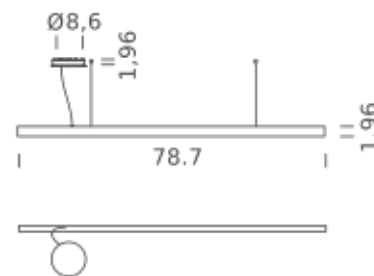

LINEAR 39.4" | UP-DOWNLIGHT - 3000K

LAMPING

Source	Linear LED
Total power	29W
Emission	Diffused orientable
Switching	0-10V
Tension	29W
Color temperature	3000K
Luminous flux	1764lm
Typ CRI	90
IP class	IP40
Dimensions	39.4"x1.9"
Materials	Aluminum
Notes	Round canopy with 1 x driver WALIMLED100/24 | 1 x dimmer interface WDIMDALIHP | 1 electrical cable length 16.4' | 2 adjustable metal cable length 9.8' (including ceiling attachments). RAL 9005 black | RAL 9016 white | shipped assembled

Codes

UZRL1710G15WBO
UZRL1710G15WNE
UZRL1710G15WOR

Structure

matt white
matt black
matt gold

Certificazioni