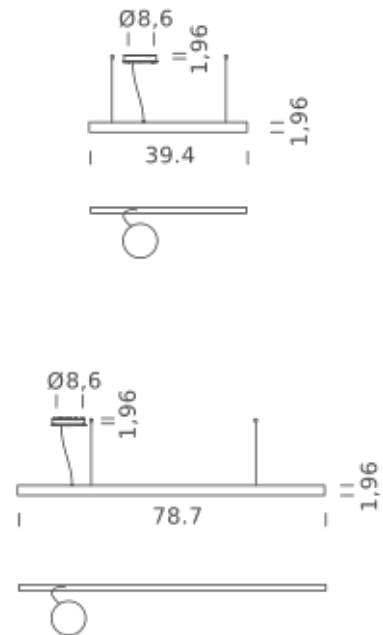

LINEAR 39.4" | UP-DOWNLIGHT - 4000K

LAMPING

Source	Linear LED
Total power	29W
Emission	Diffused orientable
Switching	0-10V
Tension	110/240V
Color temperature	4000K
Luminous flux	1960lm
Typ CRI	90
IP class	IP40
Dimensions	39.4"x1.9"
Materials	Aluminum
Notes	Round canopy with 1 x driver WALIMLED100/24 | 1 x dimmer interface WDIMDALIHP | 1 electrical cable length 16.4' | 2 adjustable metal cable length 9.8' (including ceiling attachments). RAL 9005 black | RAL 9016 white | shipped assembled

Codes

UZRL1710G15NBO
UZRL1710G15NNE
UZRL1710G15NOR

Structure

matt white
matt black
matt gold

Certificazioni