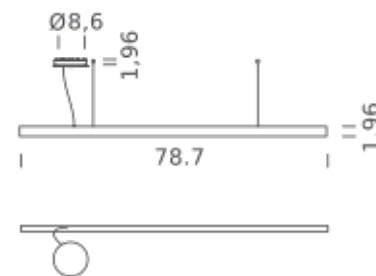

LINEAR 78.7" | DOWNLIGHT - 3000K

LAMPING

Source	Linear LED
Total power	29W
Emission	Diffused orientable
Switching	0-10V
Tension	110/240V
Color temperature	3000K
Luminous flux	1764lm
Typ CRI	90
IP class	IP40
Dimensions	78.7"x1.9"
Materials	Aluminum
Notes	Round canopy with 1 x driver WALIMLED100/24 | 1 x dimmer interface WDIMDALIHP | 1 electrical cable length 16.4' | 2 adjustable metal cable length 9.8' (including ceiling attachments). RAL 9005 black | RAL 9016 white | shipped assembled

Codes

UZRL1620G15WBO
UZRL1620G15WNE
UZRL1620G15WOR

Structure

matt white
matt black
matt gold

Certificazioni