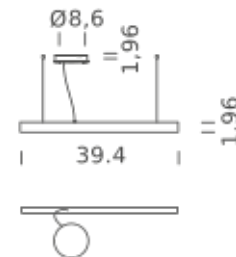

LINEAR 39.4" | DOWNLIGHT - 4000K

LAMPING

Source	Linear LED
Total power	14.5W
Emission	Diffused orientable
Switching	0-10V
Tension	110/240V
Color temperature	4000K
Luminous flux	980lm
Typ CRI	90
IP class	IP40
Dimensions	39.4"x1.9"
Materials	Aluminum
Notes	Round canopy with 1 x driver WALIMLED100/24 | 1 x dimmer interface WDIMDALIHP | 1 electrical cable length 16.4' | 2 x adjustable metal cable length 9.8' (including ceiling attachments). RAL 9005 black | RAL 9016 white | shipped assembled

Codes

UZRL1610G15NBO
UZRL1610G15NNE
UZRL1610G15NOR

Structure

matt white
matt black
matt gold

Certificazioni