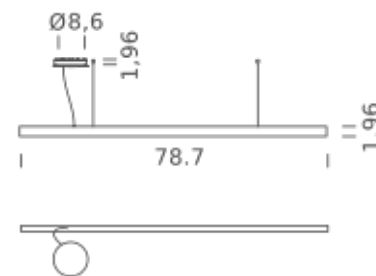

LINEAR 39.4" | UP-DOWNLIGHT - 2700K

LAMPING

Source	Linear LED
Total power	29W
Emission	Diffused orientable
Switching	0-10V
Tension	110/240V
Color temperature	2700K
Luminous flux	1666lm
Typ CRI	90
IP class	IP40
Dimensions	39.4"x1.9"
Materials	Aluminum
Notes	Round canopy with 1 x driver WALIMLED100/24 | 1 x dimmer interface WDIMDALIHP | 1 electrical cable length 16.4' | 2 adjustable metal cable length 9.8' (including ceiling attachments). RAL 9005 black | RAL 9016 white | shipped assembled

Codes

UZRL1710G15DBO
UZRL1710G15DNE
UZRL1710G15DOR

Structure

matt white
matt black
matt gold

Certificazioni