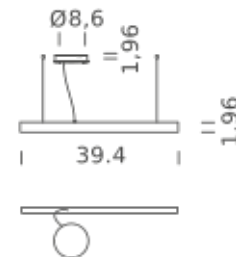

LINEAR 39.4" | UP-DOWNLIGHT - 2700K

LAMPING

Source	Linear LED
Total power	29W
Emission	Diffused orientable
Switching	0-10V
Tension	110/240V
Color temperature	2700K
Luminous flux	1666lm
Typ CRI	90
IP class	IP40
Dimensions	39.4"x1.9"
Materials	Aluminum
Notes	Round canopy with 1 x driver WALIMLED100/24 | 1 x dimmer interface WDIMDALIHP | 1 electrical cable length 16.4' | 2 adjustable metal cable length 9.8' (including ceiling attachments). RAL 9005 black | RAL 9016 white | shipped assembled

Codes

UZRL1710G15DBO
UZRL1710G15DNE
UZRL1710G15DOR

Structure

matt white
matt black
matt gold

Certificazioni