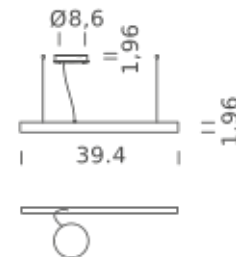

LINEAR 39.4" | DOWNLIGHT - 2700K

LAMPING

Source	Linear LED
Total power	14.5W
Emission	Diffused orientable
Switching	0-10V
Tension	110/240V
Color temperature	2700K
Luminous flux	833lm
Typ CRI	90
IP class	IP40
Dimensions	39.4"x1.9"
Materials	Aluminum
Notes	Round canopy with 1 x driver WALIMLED100/24 | 1 x dimmer interface WDIMDALIHP | 1 electrical cable length 16.4' | 2 x adjustable metal cable length 9.8' (including ceiling attachments). RAL 9005 black | RAL 9016 white | shipped assembled

Codes

UZRL1610G15DBO
UZRL1610G15DNE
UZRL1610G15DOR

Structure

matt white
matt black
matt gold

Certificazioni