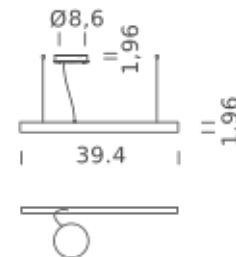

LINEAR 39.4" | UP-DOWNLIGHT - 3000K

LAMPING

Source	Linear LED
Total power	29W
Emission	Diffused orientable
Switching	0-10V
Tension	29W
Color temperature	3000K
Luminous flux	1764lm
Typ CRI	90
IP class	IP40
Dimensions	39.4"x1.9"
Materials	Aluminum
Notes	Round canopy with 1 x driver WALIMLED100/24 | 1 x dimmer interface WDIMDALIHP | 1 electrical cable length 16.4' | 2 adjustable metal cable length 9.8' (including ceiling attachments). RAL 9005 black | RAL 9016 white | shipped assembled

Codes

UZRL1710G15WBO
UZRL1710G15WNE
UZRL1710G15WOR

Structure

matt white
matt black
matt gold

Certificazioni