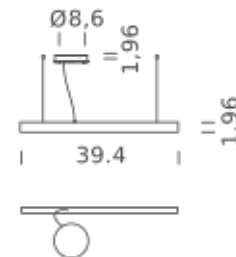

LINEAR 78.7" | DOWNLIGHT - 3000K

LAMPING

Source	Linear LED
Total power	29W
Emission	Diffused orientable
Switching	0-10V
Tension	110/240V
Color temperature	3000K
Luminous flux	1764lm
Typ CRI	90
IP class	IP40
Dimensions	78.7"x1.9"
Materials	Aluminum
Notes	Round canopy with 1 x driver WALIMLED100/24 | 1 x dimmer interface WDIMDALIHP | 1 electrical cable length 16.4' | 2 adjustable metal cable length 9.8' (including ceiling attachments). RAL 9005 black | RAL 9016 white | shipped assembled

Codes

UZRL1620G15WBO
UZRL1620G15WNE
UZRL1620G15WOR

Structure

matt white
matt black
matt gold

Certificazioni