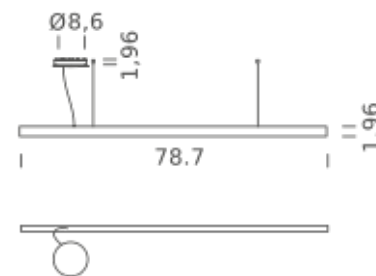

LINEAR 39.4" | DOWNLIGHT - 2700K

LAMPING

Source	Linear LED
Total power	14.5W
Emission	Diffused orientable
Switching	0-10V
Tension	110/240V
Color temperature	2700K
Luminous flux	833lm
Typ CRI	90
IP class	IP40
Dimensions	39.4"x1.9"
Materials	Aluminum
Notes	Round canopy with 1 x driver WALIMLED100/24 | 1 x dimmer interface WDIMDALIHP | 1 electrical cable length 16.4' | 2 x adjustable metal cable length 9.8' (including ceiling attachments). RAL 9005 black | RAL 9016 white | shipped assembled

Codes

UZRL1610G15DBO
UZRL1610G15DNE
UZRL1610G15DOR

Structure

matt white
matt black
matt gold

Certificazioni