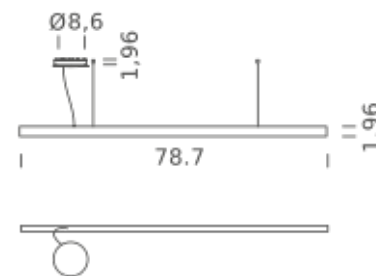

LINEAR 39.4" | DOWNLIGHT - 4000K

LAMPING

Source	Linear LED
Total power	14.5W
Emission	Diffused orientable
Switching	0-10V
Tension	110/240V
Color temperature	4000K
Luminous flux	980lm
Typ CRI	90
IP class	IP40
Dimensions	39.4"x1.9"
Materials	Aluminum
Notes	Round canopy with 1 x driver WALIMLED100/24 | 1 x dimmer interface WDIMDALIHP | 1 electrical cable length 16.4' | 2 x adjustable metal cable length 9.8' (including ceiling attachments). RAL 9005 black | RAL 9016 white | shipped assembled

Codes

UZRL1610G15NBO
UZRL1610G15NNE
UZRL1610G15NOR

Structure

matt white
matt black
matt gold

Certificazioni