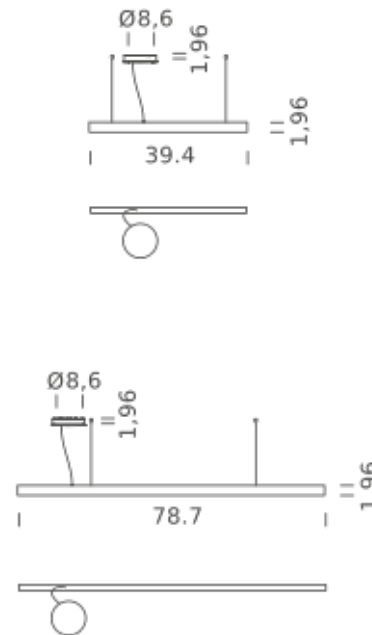

LINEAR 78.7" | UP-DOWNLIGHT - 2700K

LAMPING

Source	Linear LED
Total power	58W
Emission	Diffused orientable
Switching	0-10V
Tension	110/240V
Color temperature	2700K
Luminous flux	3332lm
Typ CRI	90
IP class	IP40
Dimensions	78.7"x1.9"
Materials	Aluminum
Notes	Round canopy with 1 x driver WALIMLED100/24 | 1 x dimmer interface WDIMDALIHP | 1 electrical cable length 16.4' | 2 adjustable metal cable length 9.8' (including ceiling attachments). RAL 9005 black | RAL 9016 white | shipped assembled

Codes

UZRL1720G15DBO
UZRL1720G15DNE
UZRL1720G15DOR

Structure

matt white
matt black
matt gold

Certificazioni