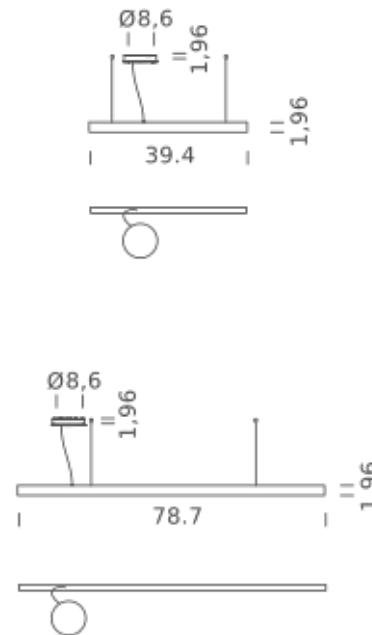

LINEAR 78.7" | DOWNLIGHT - 4000K

LAMPING

Source	Linear LED
Total power	29W
Emission	Diffused orientable
Switching	0-10V
Tension	110/240V
Color temperature	4000K
Luminous flux	1960lm
Typ CRI	90
IP class	IP40
Dimensions	78.7"x1.9"
Materials	Aluminum
Notes	Round canopy with 1 x driver WALIMLED100/24 | 1 x dimmer interface WDIMDALIHP | 1 electrical cable length 16.4' | 2 adjustable metal cable length 9.8' (including ceiling attachments). RAL 9005 black | RAL 9016 white | shipped assembled

Codes

UZRL1620G15NBO
UZRL1620G15NNE
UZRL1620G15NOR

Structure

matt white
matt black
matt gold

Certificazioni