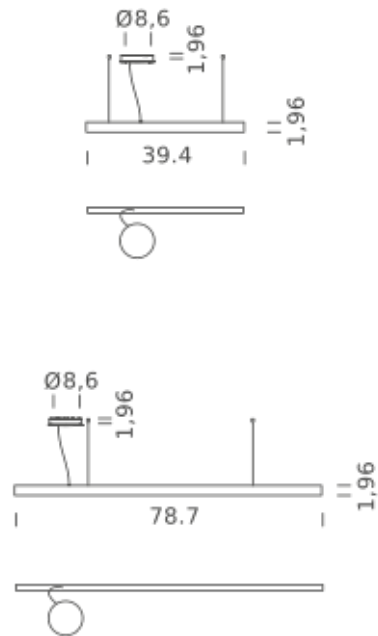

LINEAR 39.4" | DOWNLIGHT - 3000K

LAMPING

Source	Linear LED
Total power	14.5W
Emission	Diffused orientable
Switching	0-10V
Tension	110/240V
Color temperature	3000K
Luminous flux	882lm
Typ CRI	90
IP class	IP40
Dimensions	39.4"x1.9"
Materials	Aluminum
Notes	Round canopy with 1 x driver WALIMLED100/24 | 1 x dimmer interface WDIMDALIHP | 1 electrical cable length 16.4' | 2 x adjustable metal cable length 9.8' (including ceiling attachments). RAL 9005 black | RAL 9016 white | shipped assembled

Codes

UZRL1610G15WBO
UZRL1610G15WNE
UZRL1610G15WOR

Structure

matt white
matt black
matt gold

Certificazioni