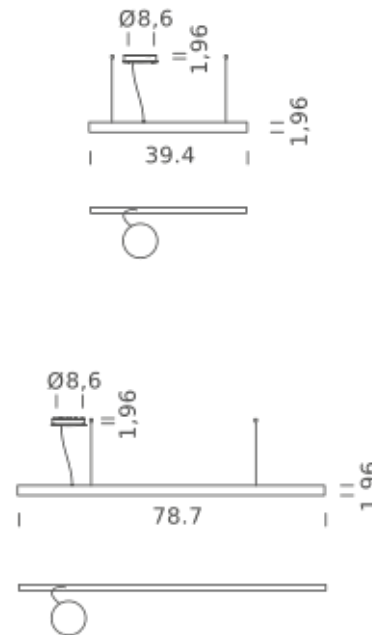

LINEAR 78.7" | DOWNLIGHT - 2700K

LAMPING

Source	Linear LED
Total power	29W
Emission	Diffused orientable
Switching	0-10V
Tension	110/240V
Color temperature	2700K
Luminous flux	1666lm
Typ CRI	90
IP class	IP40
Dimensions	78.7"x1.9"
Materials	Aluminum
Notes	Round canopy with 1 x driver WALIMLED100/24 | 1 x dimmer interface WDIMDALIHP | 1 electrical cable length 16.4' | 2 adjustable metal cable length 9.8' (including ceiling attachments). RAL 9005 black | RAL 9016 white | shipped assembled

Codes

UZRL1620G15DBO
UZRL1620G15DNE
UZRL1620G15DOR

Structure

matt white
matt black
matt gold

Certificazioni