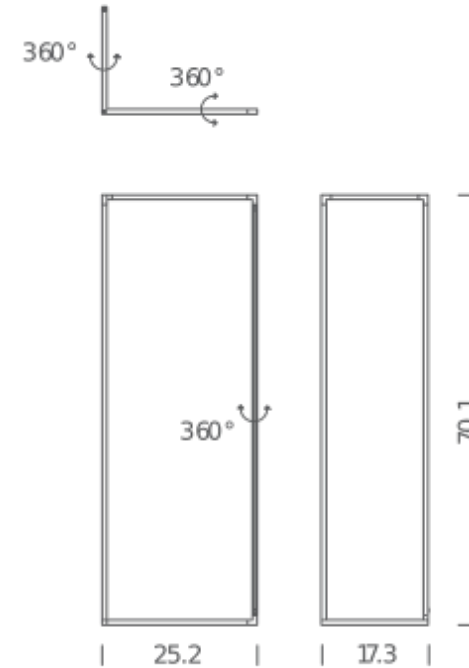

LED

LAMPING

| | |
|-------------------|--|
| Source | LINEAR LED |
| Total power | 7+11+32W |
| Emission | TRIPLE, DIFFUSED |
| Switching | dimnable, mono switch |
| Tension | 120V |
| Color temperature | 3000K |
| Luminous flux | 335lm+600lm+1765lm (luminous output) |
| Typ CRI | 85 |
| Energy class | A+ |
| IP class | 20 |
| Dimensions | 25.2" x 17.3" x 70.1" |
| Materials | aluminum + pc + abs |
| Notes | orientable diffuser, dimmer on cable, cable length 14.8' |
| Net lamp weight | 22 lbs |

Codes

SPI LWW 23
SPI LNN 23

Structure/Diffuser

white/white
black/white

PACKAGE

| | |
|------------|---|
| Package 01 | Dimension: 22.4" x 30.7" x 6.3" inches / Net weight: 14,3 lbs / Gross weight: 7.1" x 8.7" x 74.8" lbs |
| Package 02 | Gross weight: 15,4 lbs |

LED

LAMPING

| | |
|-------------------|--|
| Source | LINEAR LED |
| Total power | 7+11+32W |
| Emission | TRIPLE, DIFFUSED |
| Switching | dimnable, mono switch |
| Tension | 120V |
| Color temperature | 2700K |
| Luminous flux | 335lm+600lm+1765lm (luminous output) |
| Typ CRI | 85 |
| Energy class | A+ |
| IP class | 20 |
| Dimensions | 25.2" x 17.3" x 70.1" |
| Materials | aluminum + pc + abs |
| Notes | orientable diffuser, dimmer on cable, cable length 14.8' |
| Net lamp weight | 22 lbs |

Codes

SPI LW2 23
SPI LN2 23

Structure/Diffuser

white/white
black/white

PACKAGE

| | |
|------------|---|
| Package 01 | Dimension: 22.4" x 30.7" x 6.3" inches / Net weight: 14,3 lbs / Gross weight: 7.1" x 8.7" x 74.8" lbs |
| Package 02 | Gross weight: 15,4 lbs |