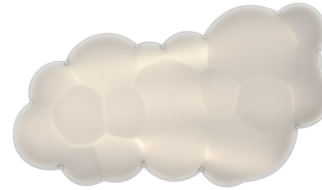

# NUVOLA WALL CEILING MINOR

*Mario Bellini*

Family of pendant and wall/ceiling lamps with structure in natural opal polyethylene made in rotational molding. Diffused lighting for a widespread and comfortable output. The suspension version is available in two sizes: Nuvola and Nuvola Minor. The wall/ceiling version is composed of one of the two blocs (deep or flat). All versions are dimmable. For the pendant version, DALI driver on request.

## Structure

white