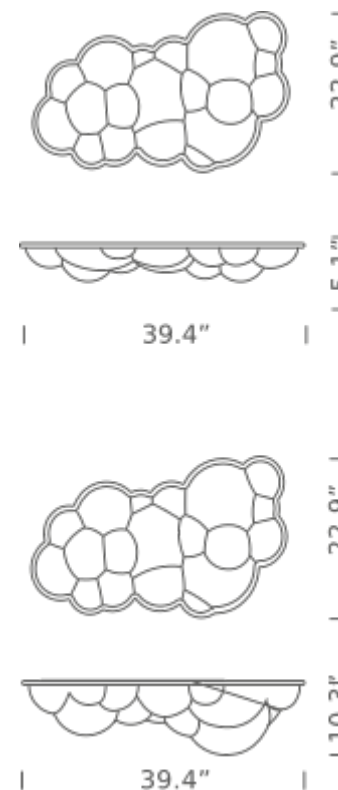

H9.8" LED

LAMPING

Source	LINEAR LED
Total power	45W
Emission	DIFFUSED
Switching	dimmable 1-10V
Tension	120V
Color temperature	2700K
Luminous flux	4000lm (luminous output)
Typ CRI	85
Energy class	A+
Materials	pmma
Notes	DALI version on request

Codes

NUM LWW 31

Structure

white

PACKAGE

Package 01

Dimension: 43,3"x26.8"x18.9" inches

Certificazioni