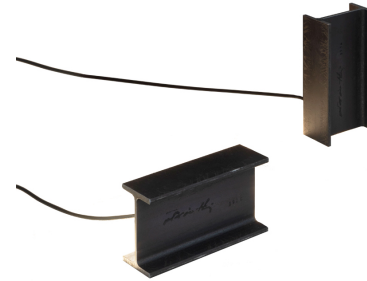

MINI MAIS PLUS QUE CELA JE NE PEUX PAS

Rudy Ricciotti

Floor and table lamps in two sizes with indirect light in industrial style made of rough metal. Each lamp is produced in a traditional way so that small aesthetic and finishing differences between one product and another are a sign of uniqueness. The floor version is also available for outdoor use and is treated with protective paint.

2700K

LAMPING

Source	LINEAR LED
Total power	2,4W
Emission	DIRECT / INDIRECT
Switching	switch on cable
Tension	120V
Color temperature	2700K
Luminous flux	200lm
Typ CRI	85
IP class	20
Dimensions	3.1" x 2" x 5.9"
Materials	raw material
Notes	Cable length 9.8', lamps are sold three by three, switch on cable
Net lamp weight	6,6 lbs

Codes

RCM LMM 1T

Structure

raw metal

PACKAGE

Package 01

Dimension: 9.8" x 7.5" x 3.1" inches / Net weight: 9,9 lbs