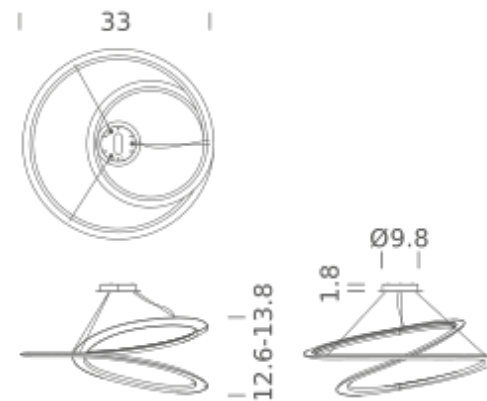

LAMPING

Source	Linear LED
Total power	77W
Emission	diffused downlight
Switching	dimmable 1-10V
Tension	120V
Color temperature	3000K
Luminous flux	4000lm (luminous output)
Typ CRI	85
Energy class	A+
IP class	20
Dimensions	33 x 33 x 13.7
Materials	Aluminum + PC
Notes	adjustable cable length 8.2' max; DALI version on request

LAMPING

Source	Linear LED
Total power	77W
Emission	diffused uplight
Switching	dimmable, 1-10V
Tension	120V
Color temperature	2700K
Luminous flux	4000lm (luminous output)
Typ CRI	85
Energy class	A+
IP class	20
Dimensions	33 x 33 x 13.7
Materials	Aluminum + PC
Notes	adjustable cable length 8.2' max; DALI version on request

Codes

KEM LWW 53
KEM LNN 53
KEM LOW 53

Structure

white
black
gold painted

PACKAGE

Package 01
Dimension: 35.4 x 35.4 x 17.7 inches / Gross weight: 24.3 lbs

Certificazioni

UPLIGHT | 3000K

LAMPING

Source	Linear LED
Total power	77W
Emission	diffused uplight
Switching	dimmable 1-10V
Tension	120V
Color temperature	3000K
Luminous flux	4000lm (luminous output)
Typ CRI	85
Energy class	A+
IP class	20
Dimensions	33 x 33 x 13.7
Materials	Aluminum + PC
Notes	adjustable cable length 8.2' max; DALI version on request