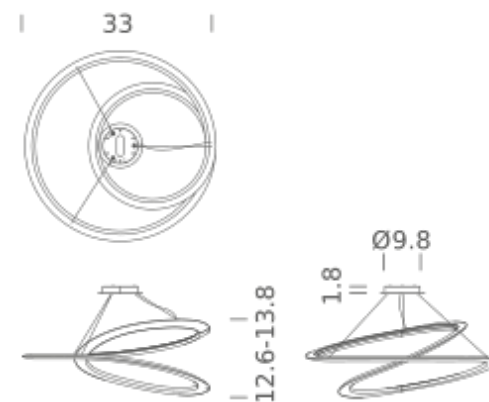

DOWNLIGHT | 2700K

LAMPING

Source	Linear LED
Total power	77W
Emission	diffused downlight
Switching	dimmable 1-10V
Tension	120V
Color temperature	2700K
Luminous flux	4000lm (luminous output)
Typ CRI	85
Energy class	A+
IP class	20
Dimensions	33 x 33 x 13.7
Materials	Aluminum + PC
Notes	adjustable cable length 8.2' max; DALI version on request

Codes

KEM LWW 54
KEM LNN 54
KEM LOW 54

Structure

white
black
gold painted

PACKAGE

Package 01
Dimension: 35.4 x 35.4 x 17.7 inches / Gross weight: 24.3 lbs

Certificazioni

DOWNLIGHT | 3000K

LAMPING

Source	Linear LED
Total power	77W
Emission	diffused downlight
Switching	dimmable 1-10V
Tension	120V
Color temperature	3000K
Luminous flux	4000lm (luminous output)
Typ CRI	85
Energy class	A+
IP class	20
Dimensions	33 x 33 x 13.7
Materials	Aluminum + PC
Notes	adjustable cable length 8.2' max; DALI version on request

LAMPING

Source	Linear LED
Total power	77W
Emission	diffused uplight
Switching	dimmable, 1-10V
Tension	120V
Color temperature	2700K
Luminous flux	4000lm (luminous output)
Typ CRI	85
Energy class	A+
IP class	20
Dimensions	33 x 33 x 13.7
Materials	Aluminum + PC
Notes	adjustable cable length 8.2' max; DALI version on request