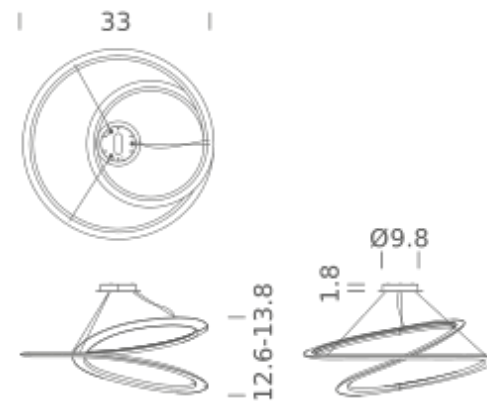

DOWNLIGHT | 2700K

LAMPING

Source	Linear LED
Total power	77W
Emission	diffused downlight
Switching	dimmable 1-10V
Tension	120V
Color temperature	2700K
Luminous flux	4000lm (luminous output)
Typ CRI	85
Energy class	A+
IP class	20
Dimensions	33 x 33 x 13.7
Materials	Aluminum + PC
Notes	adjustable cable length 8.2' max; DALI version on request

LAMPING

Source	Linear LED
Total power	77W
Emission	diffused downlight
Switching	dimmable 1-10V
Tension	120V
Color temperature	3000K
Luminous flux	4000lm (luminous output)
Typ CRI	85
Energy class	A+
IP class	20
Dimensions	33 x 33 x 13.7
Materials	Aluminum + PC
Notes	adjustable cable length 8.2' max; DALI version on request

Codes

KEM LWW 52
KEM LNN 52
KEM LOW 52

Structure

white
black
gold painted

PACKAGE

Package 01
Dimension: 35.4 x 35.4 x 17.7 inches / Gross weight: 24.3 lbs

Certificazioni

UPLIGHT | 2700K

LAMPING

Source	Linear LED
Total power	77W
Emission	diffused uplight
Switching	dimmable, 1-10V
Tension	120V
Color temperature	2700K
Luminous flux	4000lm (luminous output)
Typ CRI	85
Energy class	A+
IP class	20
Dimensions	33 x 33 x 13.7
Materials	Aluminum + PC
Notes	adjustable cable length 8.2' max; DALI version on request