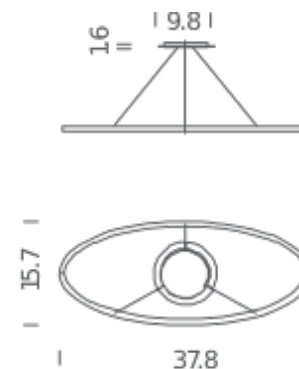

UPLIGHT 2700K

LAMPING

Source	linear LED
Total power	54W
Emission	diffused orientable
Switching	dimmable 1-10V
Tension	120V
Color temperature	2700K
Luminous flux	1780lm (luminous output)
Typ CRI	85
Energy class	A+
IP class	20
Dimensions	37.8 x 15.7 x 0.8
Materials	Aluminum + PC
Notes	adjustable cable length 8.2' max, DALI version on request
Net lamp weight	11 lbs

Codes

ELP LW2 51
ELP LN2 51
ELP LO2 51
ELP LL2 51
ELP LGW 51

Structure

white
black
gold painted
polished aluminum
gold polished anodized

PACKAGE

Package 01 Dimension: 31.5 x 59.1 x 5.9 inches / Gross weight: 16.5 lbs

Certificazioni