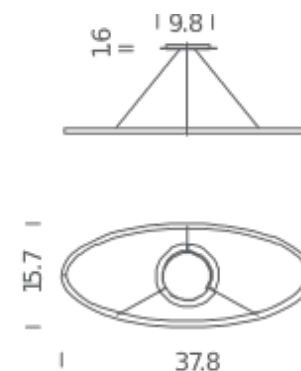

DOWNLIGHT 2700K

LAMPING

Source	linear LED
Total power	54W
Emission	diffused orientable
Switching	dimnable 1-10V
Tension	120V
Color temperature	2700K
Luminous flux	1780lm (luminous output)
Typ CRI	85
Energy class	A+
IP class	20
Dimensions	37.8 x 15.7 x 0.8
Materials	Aluminum + PC
Notes	adjustable cable length 8.2' max, DALI version on request
Net lamp weight	11 lbs

Codes

ELP LW2 52
ELP LN2 52
ELP LO2 52
ELP LL2 52
ELP LGW 52

Structure

white
black
gold painted
polished aluminum
gold polished anodized

PACKAGE

Package 01 Dimension: 31.5 x 59.1 x 5.9 inches / Gross weight: 16.5 lbs

Certificazioni