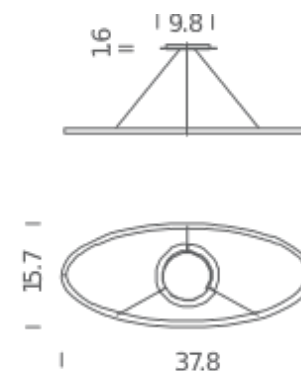

DOWNLIGHT 3000K

LAMPING

Source	linear LED
Total power	54W
Emission	diffused orientable
Switching	dimmable 1-10V
Tension	120V
Color temperature	3000K
Luminous flux	1780lm (luminous output)
Typ CRI	85
Energy class	A+
IP class	20
Dimensions	37.8 x 15.7 x 0.8
Materials	Aluminum + PC
Notes	adjustable cable length 8.2' max, DALI version on request
Net lamp weight	11 lbs

Codes

ELP LWW 52
ELP LNW 52
ELP LOW 52
ELP LLW 52

Structure

white
black
gold painted
polished aluminum

PACKAGE

Package 01   Dimension: 31.5 x 59.1 x 5.9 inches / Gross weight: 16.5 lbs

Certificazioni