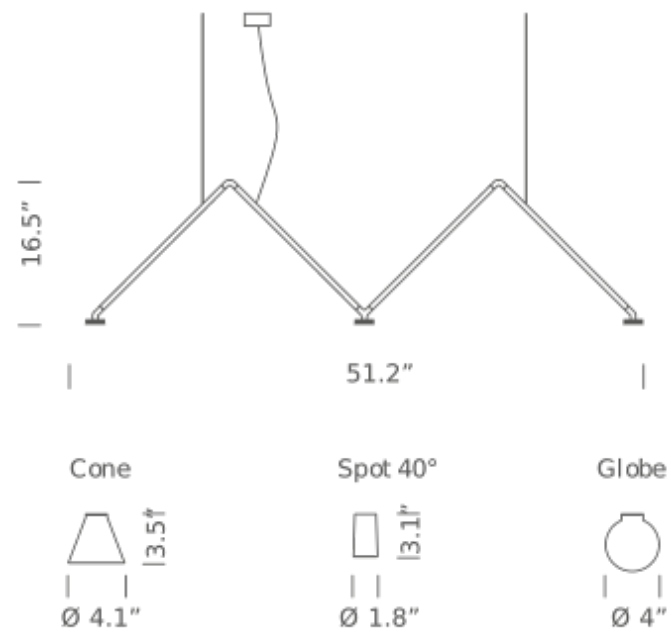

SPOT 40° | 2700K

LAMPING

Source	LED spot
Total power	3 x 3,5W
Emission	diffused downlight
Switching	dimnable 1-10V
Tension	110/240V
Color temperature	2700K
Luminous flux	3 x 400lm (source luminous flux)
Typ CRI	90
Energy class	A+
Dimensions	51,2 x 16,5
Materials	aluminum + PC + ABS
Notes	cable lenght 2m, led spot beam angle 40°
Net lamp weight	5 lbs

SPOT 40° | 3000K

LAMPING

Source	LED spot
Total power	3 x 3,5W
Emission	diffused downlight
Switching	dimnable 1-10V
Tension	110/240V
Color temperature	3000K
Luminous flux	3 x 400lm (source luminous flux)
Typ CRI	90
Energy class	A+
Dimensions	51,2 x 16,5
Materials	aluminum + PC + ABS
Notes	cable lenght 2m, led spot beam angle 40°

GLOBE | 2700K

LAMPING

Source	LED spot
Total power	3 x 3,5W
Emission	diffused downlight
Switching	dimnable 1-10V
Tension	110/240V
Color temperature	2700K
Luminous flux	3 x 400lm (source luminous flux)
Typ CRI	90
Energy class	A+
Dimensions	51,2 x 16,5
Materials	aluminum + PC + ABS
Notes	cable lenght 2m, led spot beam angle 40°

Codes

DAB LNN 53

Structure/Diffuser

black/gold burnished

PACKAGE

Package 01

Dimension: 5.9 x 31.5 x 59.1 inches

Certificazioni