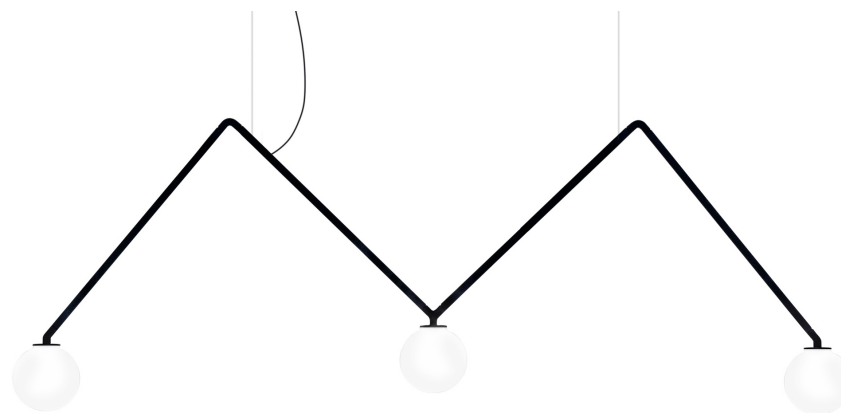

DABLIU

Suspension lamp in aluminum. Composed of a slender structure with three light points and diffusers that can be selected according to different versions. Spot version available for punctual lighting, version with spherical diffuser in opal blown glass and version with a metallic cone in burnished gold and black finish that allows more light diffusion. LED on board, dimmable.

SPOT 40° | 2700K

LAMPING

Source	LED spot
Total power	3 x 3,5W
Emission	diffused downlight
Switching	dimnable 1-10V
Tension	110/240V
Color temperature	2700K
Luminous flux	3 x 400lm (source luminous flux)
Typ CRI	90
Energy class	A+
Dimensions	51,2 x 16,5
Materials	aluminum + PC + ABS
Notes	cable lenght 2m, led spot beam angle 40°
Net lamp weight	5 lbs

SPOT 40° | 3000K

LAMPING

Source	LED spot
Total power	3 x 3,5W
Emission	diffused downlight
Switching	dimnable 1-10V
Tension	110/240V
Color temperature	3000K
Luminous flux	3 x 400lm (source luminous flux)
Typ CRI	90
Energy class	A+
Dimensions	51,2 x 16,5
Materials	aluminum + PC + ABS
Notes	cable lenght 2m, led spot beam angle 40°

GLOBE | 2700K

LAMPING

Source	LED spot
Total power	3 x 3,5W
Emission	diffused downlight
Switching	dimnable 1-10V
Tension	110/240V
Color temperature	2700K
Luminous flux	3 x 400lm (source luminous flux)
Typ CRI	90
Energy class	A+
Dimensions	51,2 x 16,5
Materials	aluminum + PC + ABS
Notes	cable lenght 2m, led spot beam angle 40°