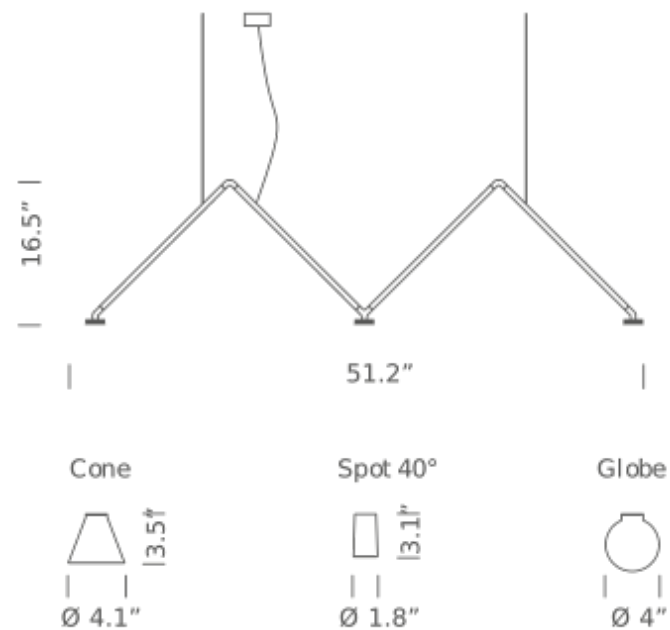

SPOT 40° | 2700K

LAMPING

Source	LED spot
Total power	3 x 3,5W
Emission	diffused downlight
Switching	dimnable 1-10V
Tension	110/240V
Color temperature	2700K
Luminous flux	3 x 400lm (source luminous flux)
Typ CRI	90
Energy class	A+
Dimensions	51,2 x 16,5
Materials	aluminum + PC + ABS
Notes	cable lenght 2m, led spot beam angle 40°
Net lamp weight	5 lbs

SPOT 40° | 3000K

LAMPING

Source	LED spot
Total power	3 x 3,5W
Emission	diffused downlight
Switching	dimnable 1-10V
Tension	110/240V
Color temperature	3000K
Luminous flux	3 x 400lm (source luminous flux)
Typ CRI	90
Energy class	A+
Dimensions	51,2 x 16,5
Materials	aluminum + PC + ABS
Notes	cable lenght 2m, led spot beam angle 40°

GLOBE | 2700K

LAMPING

Source	LED spot
Total power	3 x 3,5W
Emission	diffused downlight
Switching	dimnable 1-10V
Tension	110/240V
Color temperature	2700K
Luminous flux	3 x 400lm (source luminous flux)
Typ CRI	90
Energy class	A+
Dimensions	51,2 x 16,5
Materials	aluminum + PC + ABS
Notes	cable lenght 2m, led spot beam angle 40°

Codes
DAB LNN 55

Structure/Diffuser
black/white

PACKAGE

Package 01 Dimension: 5.9 x 31.5 x 59.1 inches

Certificazioni

GLOBE | 3000K

LAMPING

Source	LED spot
Total power	3 x 3,5W
Emission	diffused downlight
Switching	dimnable 1-10V
Tension	110/240V
Color temperature	3000K
Luminous flux	3 x 400lm (source luminous flux)
Typ CRI	90
Energy class	A+
Dimensions	51,2 x 16,5
Materials	aluminum + PC + ABS
Notes	cable lenght 2m, led spot beam angle 40°