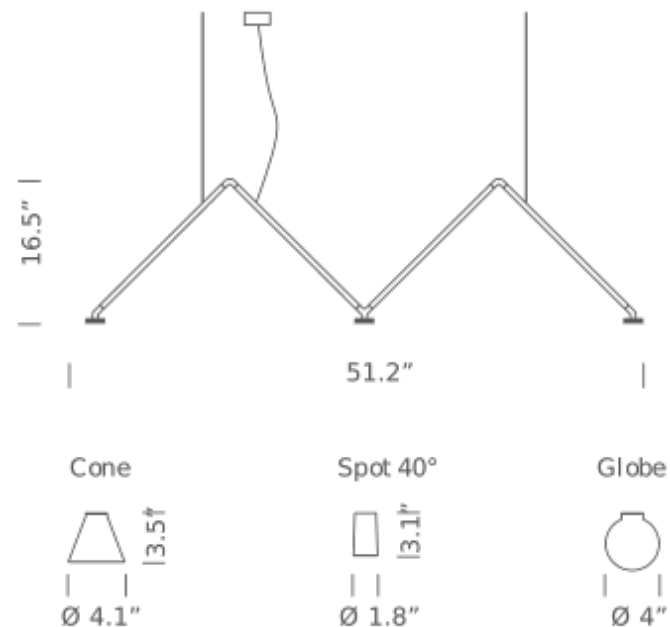

SPOT 40° | 2700K

LAMPING

Source	LED spot
Total power	3 x 3,5W
Emission	diffused downlight
Switching	dimnable 1-10V
Tension	110/240V
Color temperature	2700K
Luminous flux	3 x 400lm (source luminous flux)
Typ CRI	90
Energy class	A+
Dimensions	51,2 x 16,5
Materials	aluminum + PC + ABS
Notes	cable lenght 2m, led spot beam angle 40°
Net lamp weight	5 lbs

SPOT 40° | 3000K

LAMPING

Source	LED spot
Total power	3 x 3,5W
Emission	diffused downlight
Switching	dimnable 1-10V
Tension	110/240V
Color temperature	3000K
Luminous flux	3 x 400lm (source luminous flux)
Typ CRI	90
Energy class	A+
Dimensions	51,2 x 16,5
Materials	aluminum + PC + ABS
Notes	cable lenght 2m, led spot beam angle 40°

GLOBE | 2700K

LAMPING

Source	LED spot
Total power	3 x 3,5W
Emission	diffused downlight
Switching	dimnable 1-10V
Tension	110/240V
Color temperature	2700K
Luminous flux	3 x 400lm (source luminous flux)
Typ CRI	90
Energy class	A+
Dimensions	51,2 x 16,5
Materials	aluminum + PC + ABS
Notes	cable lenght 2m, led spot beam angle 40°

Codes
DAB LNN 55

Structure/Diffuser
black/white

PACKAGE

Package 01 Dimension: 5.9 x 31.5 x 59.1 inches

Certificazioni

GLOBE | 3000K

LAMPING

Source	LED spot
Total power	3 x 3,5W
Emission	diffused downlight
Switching	dimnable 1-10V
Tension	110/240V
Color temperature	3000K
Luminous flux	3 x 400lm (source luminous flux)
Typ CRI	90
Energy class	A+
Dimensions	51,2 x 16,5
Materials	aluminum + PC + ABS
Notes	cable lenght 2m, led spot beam angle 40°