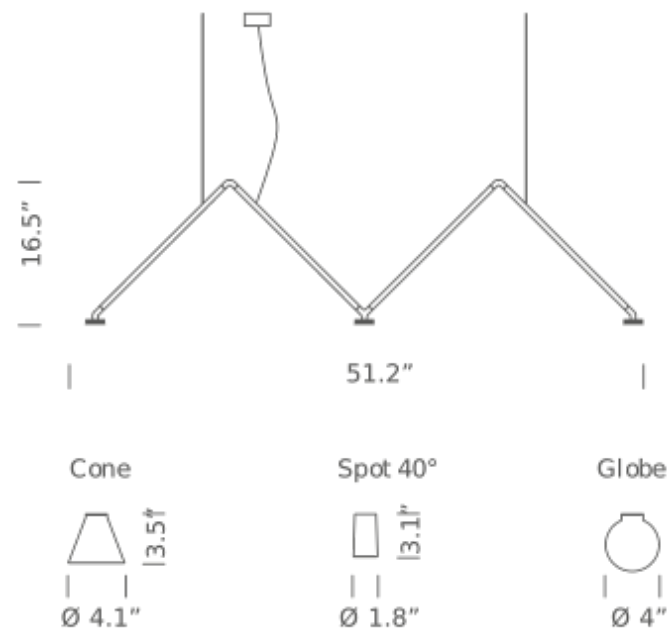

SPOT 40° | 2700K

LAMPING

Source	LED spot
Total power	3 x 3,5W
Emission	diffused downlight
Switching	dimnable 1-10V
Tension	110/240V
Color temperature	2700K
Luminous flux	3 x 400lm (source luminous flux)
Typ CRI	90
Energy class	A+
Dimensions	51,2 x 16,5
Materials	aluminum + PC + ABS
Notes	cable lenght 2m, led spot beam angle 40°
Net lamp weight	5 lbs

GLOBE | 2700K

LAMPING

Source	LED spot
Total power	3 x 3,5W
Emission	diffused downlight
Switching	dimnable 1-10V
Tension	110/240V
Color temperature	2700K
Luminous flux	3 x 400lm (source luminous flux)
Typ CRI	90
Energy class	A+
Dimensions	51,2 x 16,5
Materials	aluminum + PC + ABS
Notes	cable lenght 2m, led spot beam angle 40°

Codes
DAB LNN 55

Structure/Diffuser
black/white

PACKAGE

Package 01 Dimension: 5.9 x 31.5 x 59.1 inches

Certificazioni

GLOBE | 3000K

LAMPING

Source	LED spot
Total power	3 x 3,5W
Emission	diffused downlight
Switching	dimnable 1-10V
Tension	110/240V
Color temperature	3000K
Luminous flux	3 x 400lm (source luminous flux)
Typ CRI	90
Energy class	A+
Dimensions	51,2 x 16,5
Materials	aluminum + PC + ABS
Notes	cable lenght 2m, led spot beam angle 40°

Codes

DAB LNN 56

Structure/Diffuser

black/white

PACKAGE

Package 01

Dimension: 5.9 x 31.5 x 59.1 inches

Certificazioni