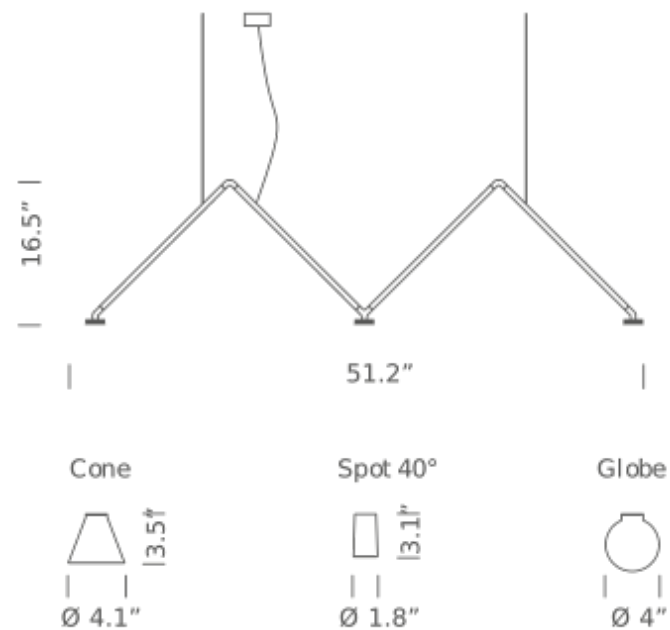

SPOT 40° | 2700K

LAMPING

Source	LED spot
Total power	3 x 3,5W
Emission	diffused downlight
Switching	dimnable 1-10V
Tension	110/240V
Color temperature	2700K
Luminous flux	3 x 400lm (source luminous flux)
Typ CRI	90
Energy class	A+
Dimensions	51,2 x 16,5
Materials	aluminum + PC + ABS
Notes	cable lenght 2m, led spot beam angle 40°
Net lamp weight	5 lbs

Codes

DAB LNN 51

Structure/Diffuser

black/black

PACKAGE

Package 01

Dimension: 5.9 x 31.5 x 59.1 inches / Gross weight: 2,5 lbs

Certificazioni

SPOT 40° | 3000K

LAMPING

Source	LED spot
Total power	3 x 3,5W
Emission	diffused downlight
Switching	dimnable 1-10V
Tension	110/240V
Color temperature	3000K
Luminous flux	3 x 400lm (source luminous flux)
Typ CRI	90
Energy class	A+
Dimensions	51,2 x 16,5
Materials	aluminum + PC + ABS
Notes	cable lenght 2m, led spot beam angle 40°

CONE | 3000K

LAMPING

Source	LED diffused
Total power	3 x 3,5W
Emission	indirect and diffused
Switching	dimnable 1-10V
Tension	110/240V
Color temperature	3000K
Luminous flux	3 x 400lm (source luminous flux)
Typ CRI	90
Energy class	A+
Dimensions	51,2 x 16,5
Materials	aluminum + PC + ABS + glass
Notes	cable lenght 2m, led diffused