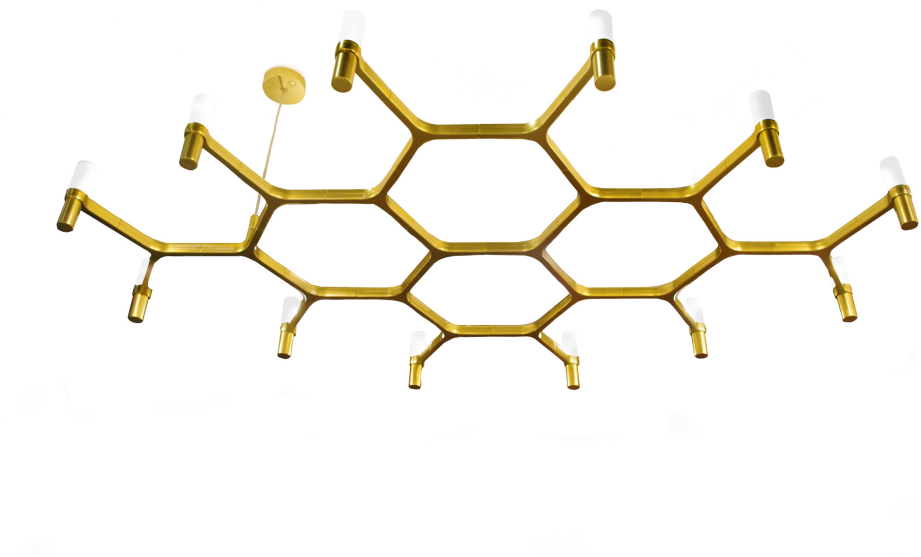

# CROWN PLANA MEGA

*Jehs + Laub*

Pendant chandelier whose shape is inspired by the outline of the snow crystal. Modular lamps with a die-casted aluminum structure and sandblasted glass diffusers. Structure is available in different finishes: hand polished aluminum, glossy gold plated or black plated, painted in matt white, matt black, or matt gold. Widespread light. Equipped with a transparent cable, red cable available on request. NEMO LED G9 kit available.

# HALO/LED

## LAMPING

Source	HALOPIN G9 QT-14
Total power	12 x 25W
Emission	DIFFUSED
Switching	dimnable, according to bulb
Tension	120V
IP class	20
Dimensions	67.7" x 44.5" x 6.3"
Materials	aluminum + glass
Notes	cable length 8.2" max, bulb included: G9 Halo, available G9 LED kit NEMO
Net lamp weight	15,4 lbs

## Structure/Diffuser

- polished/white
- white/white
- black/white
- gold/white
- gold plated/white
- back plated/white