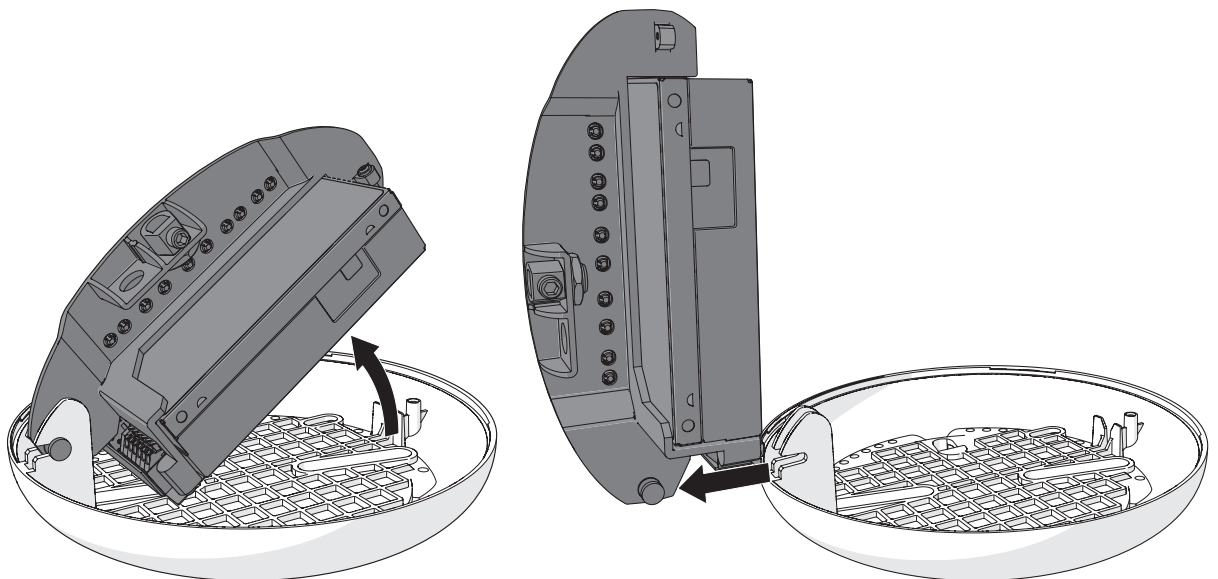

moooi

RAIMOND II R43 | R61 | R89 | ZAFU

1

2

3

3

visit www.moooi.com for more information about the collection