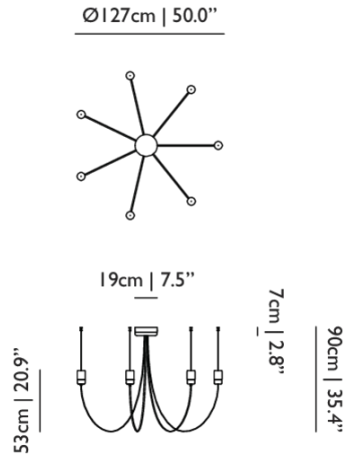

Detailing

The Gravity Chandelier lets you choose its diameter and where the light travels.

Colours

Black

EFFICIENCY

56.94 lm/W

Gravity Chandelier / 7

Dimensions

Product

WIDTH 127cm | 50"
HEIGHT 90cm | 35.4"
DEPTH 127cm | 50"
DIAMETER 127cm | 50"
WEIGHT NETTO 7kg | 15.43lbs

Packaging

WIDTH 67.5cm | 26.6"
HEIGHT 45.5cm | 17.9"
CUBAGE 0.21m³ | 7.32ft³
LENGTH 67.5cm | 26.6"
WEIGHT 12kg | 26.46lbs

0.4

COLOUR TEMPERATURE

2614 K

CRI

89

LIGHT DIRECTION

All directions

LIGHT OUTPUT