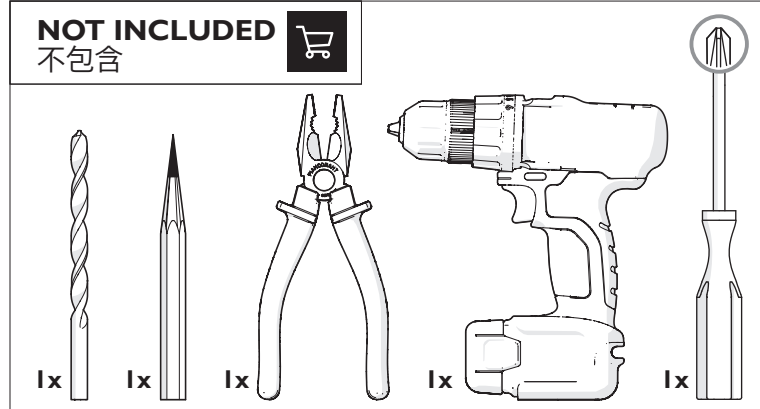

## Gravity Chandelier

PLEASE HANDLE THIS PRODUCT WITH CARE. NEVER PLACE THE LAMP ON THE GROUND. THIS MAY DAMAGE THE PRODUCT.

请小心使用本产品. 切勿将灯放在地面上. 这可能会损坏产品.

1

2