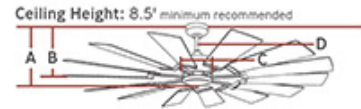

MONTE CARLO

FAN COLLECTIONS

14PRR62AGPD: Prairie 62 LED - Aged Pewter

Specification Images:

Fixture Drop from ceiling	Blade Drop from ceiling	Housing width	Downrod additional lengths available
A: 14.14"	B: 13"	C: 6.9"	D: 6"

Collection: Prairie 62

UPC #:014817576726

Finish: Aged Pewter (AGP)

Blade Finish: Distressed Grey Weathered Oak

Blade Finish 2: Undefined

Dimensions:

Diameter:	62"
Weight:	25.96 lbs.
Reverse Switch:	Remote Controlled
Rev. Switch Location:	Remote Transmitter
Motor Size:	125.0 X 25.0
Diameter of Housing:	6.9
Lead Wire Length:	78 inches
Light Kit Included:	Yes
Remote Included:	Hand Remote
Location of Receiver:	Canopy
Remote Group(s):	

Bulbs:

1 - LED Integrated Array 15w 120v - included

Features:

- This product may be mounted on a sloped ceiling
- This product is dimmable.
- This fan comes with a light kit.
- Includes a green, energy-efficient DC motor
- A Finishing Cap is included if the light kit is unnecessary.
- ENERGY STAR® Qualified
- This advanced LED technology is carefully designed and selected to consist of the highest quality LED chipsets for superior performance and reliability.
- Remote included for easy operation
- This product complies with TSCA Title VI
- Integrated LED fixtures that meet the high efficacy LED standards set forth in Title 24 and are listed in the California Energy Commission Appliance database.

Material List:

1 Housing - Steel - Aged Pewter
14 Blade - Plywood - Distressed Grey Weathered Oak

Safety Listing:

Safety Listed for Damp Locations
Safety Listed for Damp Locations