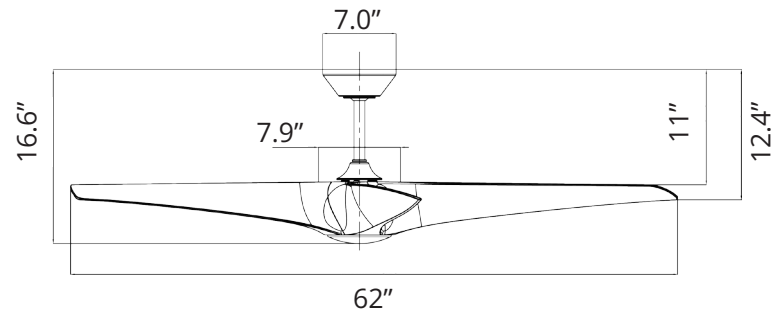

ZEPHYR 5

FR-W2401-62L

62" Ceiling Fan

MODERN FORMS SMART FANS

PRODUCT DESCRIPTION

With smart controls and a discreet DC Motor, Zephyr 5 is a form of luxury that comes in a stylish three blade design. A robust LED luminaire with artisan-crafted opal glass and thick aerodynamically soundless blades round out the design. Available in four rich architectural finishes. The Modern Forms app allows for full control of one or many smart fans and integration with current smart home control systems.

FEATURES

- 6 fan speeds through both Summer and Winter Modes
- Silent DC motor
- Optional LED luminaire cover included
- Includes BT remote control
- Optional wall control sold separately
- Compatible with Modern Forms app

AIRFLOW/ENERGY EFFICIENCY

Weighted-Average/High Airflow CFM:	5220/7307
Weighted-Average/High Energy Use (W):	25/34
Estimated Yearly Energy Cost ($):	7
Weighted-Average/High Efficiency (CFM/W):	210
Max RPM:	123

ORDER NUMBER

Model	Housing	Blade
FR-W2401-62L	GH Graphite	WW Weathered Wood
	MB Matte Black	DK Distressed Koa
	MB Matte Black	MB Matte Black
	MW Matte White	MW Matte White

Example: FR-W2401-62L-MW

*Results may vary based on application and surroundings.

*This fan comes uni-pack - blade select options are not available

SPECIFICATIONS

Construction:	Aluminum, ABS
Blade:	16° Pitch, 62" sweep
Downrod:	3/4"W + 8"H included
Mounting Slope:	Up to 30°
Wire:	80"
Hanging Weight:	17 lbs
Total Power:	54W
Standards:	UL/cUL Wet Location listed, Title 24 JA8-2016 Compliant, Title 20, Energy Star rated
Motor Type:	120 x 25 sensorless DC motor

WIRELESS PERFORMANCE

Wi-Fi Range:	Up to 150 ft*
Bluetooth Range:	Up to 150 ft

LUMINAIRE PERFORMANCE

Light Source:	LED
Light Wattage:	20W
Lumens/Delivered Lumens:	1600/846
Dimming:	Integrated
CRI:	90
CCT Color Temperature:	3000K (2700K/4000K/5000K) selectable
Rated Life:	50,000 hours

The Modern Forms app synchronizes seamlessly with smart home devices you already own

modernforms.com
Phone (800) 526.2588
Fax (800) 526.2585

Headquarters/Eastern Distribution Center
44 Harbor Park Drive
Port Washington, NY 11050

Central Distribution Center
1600 Distribution Ct
Lithia Springs, GA 30122

Western Distribution Center
1750 Archibald Avenue
Ontario, CA 91760

Modern Forms retains the right to modify the design of our products at any time as part of the company's continuous improvement program. Jan 2024