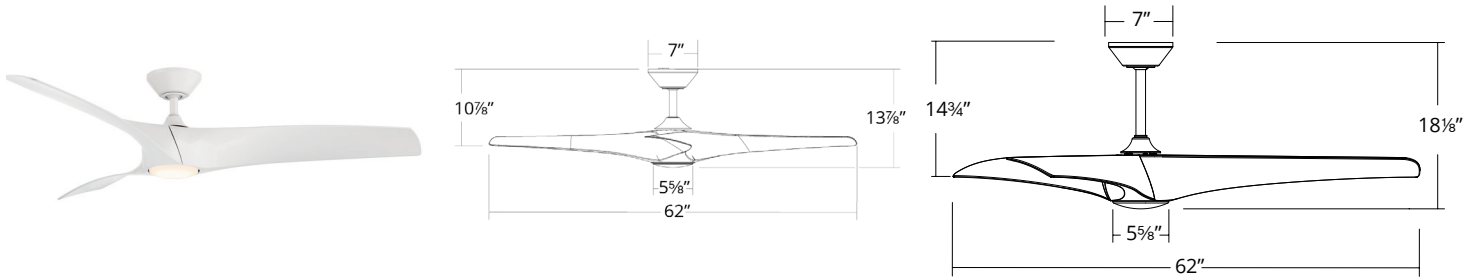

ZEPHYR

FR-W2006-62L

62" Ceiling Fan

MODERN FORMS

SMART FANS

PRODUCT DESCRIPTION

With smart controls and a discreet DC Motor, Zephyr is a form of luxury that comes in a stylish three blade design. A robust LED luminaire with artisan-crafted opal glass and thick aerodynamically soundless blades round out the design. Available in four rich architectural finishes. The Modern Forms app allows for full control of one or many smart fans and integration with current smart home control systems including Control4 and Samsung SmartThings.

***Results may vary based on application and surroundings.**

***This fan comes uni-pack - blade select options are not available**

**** Airflow tested with 8-inch rod**

SPECIFICATIONS

Construction:	Aluminum, ABS
Blade:	16° Pitch, 52" sweep
Downrod:	3/4"W X 4.5"H included + 3/4"W + 8"H included
Mounting Slope:	Up to 30°
Wire:	80"
Hanging Weight:	17 lbs
Total Power:	49.5W
Standards:	UL/cUL Wet Location listed, Title 24 JA8-2016 Compliant, Title 20, Energy Star rated
Motor Type:	120 x 25 sensorless DC motor