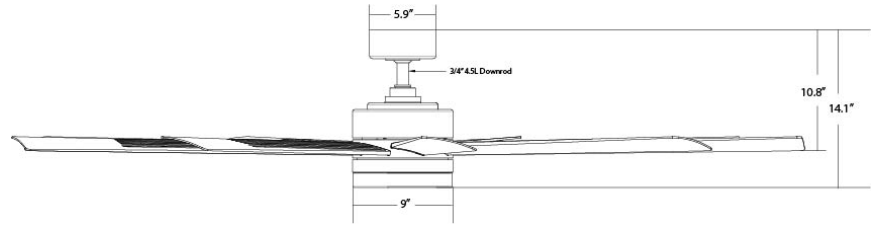

WYND XL

FR-W2101-72L

72" Ceiling Fan

MODERN FORMS SMART FANS

PRODUCT DESCRIPTION

Transitional style meets smart technology with this versatile smart fan available in three weather-resistant finishes as well as a 316 marine-grade stainless steel for harsh outdoor climates. The 72" style is ideal for living rooms and large bedrooms. The LED luminaire, powered by WAC, takes this design from beautiful to brilliant. Connect with our exclusive Modern Forms app for even more life enhancements.

FEATURES

- 6 fan speeds through both Summer and Winter Modes
- Silent DC motor
- Includes BT remote control
- Optional wall control for 3, 4-way control sold separately
- Compatible with Modern Forms app

AIRFLOW/ENERGY EFFICIENCY

Weighted-Average/High Airflow CFM:	8821/11926
Weighted-Average/High Energy Use (W):	27/35
Estimated Yearly Energy Cost ($):	9
Weighted-Average/High Efficiency (CFM/W):	266/272
Max RPM:	110

ORDER NUMBER

Model	Housing	Blade
FR-W2101-72L	BZ <i>Bronze</i>	BZ <i>Bronze</i>
	MB <i>Matte Black</i>	MB <i>Matte Black</i>
	MW <i>Matte White</i>	MW <i>Matte White</i>
	SS <i>Stainless Steel</i>	SS <i>Stainless Steel</i>

Example: **FR-W2101-72L-MW**

For 2700K add "-27" ; for 3500K add "-35" before the finish: **FR-W2101-72L-27-MW**

*Results may vary based on application and surroundings.

*This fan comes uni-pack - blade select options are not available

SPECIFICATIONS

Construction:	Aluminum, ABS
Blade:	13° Pitch, 72" sweep
Downrod:	1" O.D. x 4.5"H included
Mounting Slope:	Up to 30°
Wire:	80"
Hanging Weight:	33.5 lbs
Total Power:	79W
Standards:	UL/cUL Wet Location listed, Title 24 JA8-2016 Compliant, Title 20, Energy Star rated
Motor Type:	168 x 30 sensorless DC motor

WIRELESS PERFORMANCE

Wi-Fi Range:	Up to 150 ft*
Bluetooth Range:	Up to 150 ft*

LUMINAIRE PERFORMANCE

Light Source:	LED
Light Wattage:	19.5W
Lumens/Delivered Lumens:	1600/846
Dimming:	Integrated
CRI:	90
Color Temperature:	3000K (2700K/3500K options available)
Rated Life:	50,000 hours

The Modern Forms app synchronizes seamlessly with smart home devices you already own

modernforms.com
Phone (800) 526.2588
Fax (800) 526.2585

Headquarters/Eastern Distribution Center
44 Harbor Park Drive
Port Washington, NY 11050

Central Distribution Center
1600 Distribution Ct
Lithia Springs, GA 30122

Western Distribution Center
1750 Archibald Avenue
Ontario, CA 91760