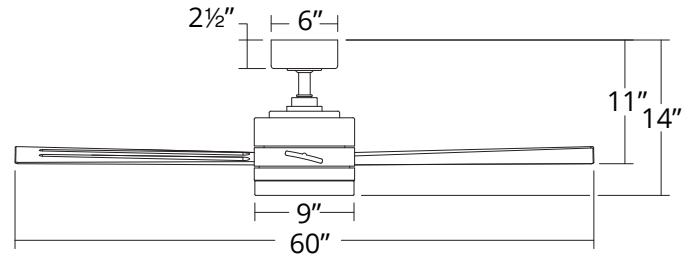

WYND
FR-W1801-60L
60" Ceiling Fan

MODERN FORMS
SMART FANS

PRODUCT DESCRIPTION

Transitional style meets smart technology with this versatile smart fan available in four weather-resistant finishes as well as a 316 marine-grade stainless steel for harsh outdoor climates. The 42" style is ideal for patios and breakfast nooks, while the 52" and 60" versions are perfect for living rooms and large bedrooms. The LED luminaire, powered by WAC, takes this design from beautiful to brilliant. Connect with our exclusive Modern Forms app for even more life enhancements.

FEATURES

- 6 fan speeds through both Summer and Winter Modes
- Silent DC motor
- Includes BT remote control
- Optional wall control for 3, 4-way control sold separately
- Compatible with Modern Forms app

AIRFLOW/ENERGY EFFICIENCY

Weighted-Average/High Airflow CFM:	5320/7516
Weighted-Average/High Energy Use (W):	27/35
Estimated Yearly Energy Cost ($):	7
Weighted-Average/High Efficiency (CFM/W):	199/184
Max RPM:	125

ORDER NUMBER

Model	Housing	Blade
FR-W1801-60L	BZ <i>Bronze</i>	BZ <i>Bronze</i>
	GH <i>Graphite</i>	WG <i>Weathered Gray</i>
	MB <i>Matte Black</i>	MB <i>Matte Black</i>
	MW <i>Matte White</i>	MW <i>Matte White</i>
	SS <i>Stainless Steel</i>	SS <i>Stainless Steel</i>

Example: **FR-W1801-60L-MW**

For 2700K add "-27" ; for 3500K add "-35" before the finish: **FR-W1801-60L-27-MW**

*Results may vary based on application and surroundings.

*This fan comes uni-pack - blade select options are not available

The Modern Forms app synchronizes seamlessly with smart home devices you already own

modernforms.com
Phone (800) 526.2588
Fax (800) 526.2585

Headquarters/Eastern Distribution Center
44 Harbor Park Drive
Port Washington, NY 11050

Central Distribution Center
1600 Distribution Ct
Lithia Springs, GA 30122

Western Distribution Center
1750 Archibald Avenue
Ontario, CA 91760

SPECIFICATIONS

1. **Construction:** Aluminum, ABS
   Blade: 13° Pitch, 60" sweep
   Downrod: 1" O.D. x 4.5"H included
   Mounting Slope: Up to 30°
   Wire: 80"
   Hanging Weight: 18.5 lbs
   Total Power: 54.5W
   Standards: UL/cUL Wet Location listed, Title 24 JA8-2016
   Compliant, Title 20, Energy Star rated
   Motor Type: 125 x 30 sensorless DC motor

WIRELESS PERFORMANCE

1. **Wi-Fi Range:** Up to 150 ft*
   Bluetooth Range: Up to 150 ft*

LUMINAIRE PERFORMANCE

1. **Light Source:** LED
   Light Wattage: 19.5W
   Lumens/Delivered Lumens: 1600/846
   Dimming: Integrated
   CRI: 90
   Color Temperature: 3000K (2700K/3500K options available)
   Rated Life: 50,000 hours