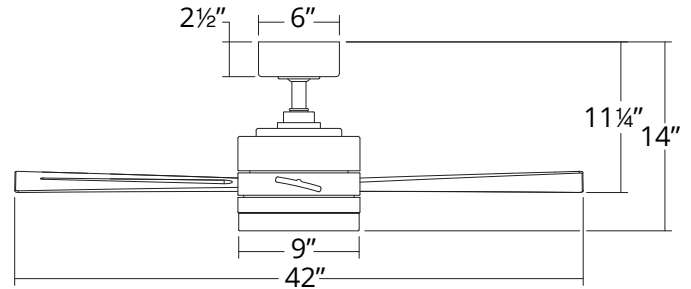

WYND

FR-W1801-42L

42" Ceiling Fan

MODERN FORMS SMART FANS

PRODUCT DESCRIPTION

Transitional style meets smart technology with this versatile smart fan available in four weather-resistant finishes as well as a 316 marine-grade stainless steel for harsh outdoor climates. The 42" style is ideal for patios and breakfast nooks, while the 52" and 60" versions are perfect for living rooms and large bedrooms. The LED luminaire, powered by WAC, takes this design from beautiful to brilliant. Connect with our exclusive Modern Forms app for even more life enhancements.

FEATURES

- 6 fan speeds through both Summer and Winter Modes
- Silent DC motor
- Includes BT remote control
- Optional wall control for 3, 4-way control sold separately
- Compatible with Modern Forms app

AIRFLOW/ENERGY EFFICIENCY

Weighted-Average/High Airflow CFM:	3199/4981(High)
Weighted-Average/High Energy Use (W):	13/25 (High)
Estimated Yearly Energy Cost ($):	4
Weighted-Average/High Efficiency (CFM/W):	211/192 (High)
Max RPM:	199

ORDER NUMBER

Model	Housing	Blade
FR-W1801-42L	BZ <i>Bronze</i>	BZ <i>Bronze</i>
	GH <i>Graphite</i>	WG <i>Weathered Gray</i>
	MB <i>Matte Black</i>	MB <i>Matte Black</i>
	MW <i>Matte White</i>	MW <i>Matte White</i>
	SS <i>Stainless Steel</i>	SS <i>Stainless Steel</i>

Example: **FR-W1801-42L-MW**

For 2700K add "-27" ; for 3500K add "-35" before the finish: **FR-W1801-42L-27-MW**

*Results may vary based on application and surroundings.

*This fan comes uni-pack - blade select options are not available

The Modern Forms app synchronizes seamlessly with smart home devices you already own

modernforms.com
Phone (800) 526.2588
Fax (800) 526.2585

Headquarters/Eastern Distribution Center
44 Harbor Park Drive
Port Washington, NY 11050

Central Distribution Center
1600 Distribution Ct
Lithia Springs, GA 30122

Western Distribution Center
1750 Archibald Avenue
Ontario, CA 91760

Modern Forms retains the right to modify the design of our products at any time as part of the company's continuous improvement program. JUL 2020

SPECIFICATIONS

Construction:	Aluminum
Blade:	13° Pitch, 42" sweep, ABS
Downrod:	1" O.D. x 4.5"H included
Mounting Slope:	Up to 30°
Wire:	80"
Hanging Weight:	15.5 lbs
Total Power:	44.5W
Standards:	UL/cUL Wet Location listed, Title 24 JA8-2016 Compliant, Title 20, Energy Star rated
Motor Type:	125 x 20 sensorless DC motor

WIRELESS PERFORMANCE

Wi-Fi Range:	Up to 150 ft*
Bluetooth Range:	Up to 150 ft

LUMINAIRE PERFORMANCE

Light Source:	LED
Light Wattage:	19.5W
Lumens/Delivered Lumens:	1600/846
Dimming:	Integrated
CRI:	90
Color Temperature:	3000K (2700K/3500K options available)
Rated Life:	50,000 hours