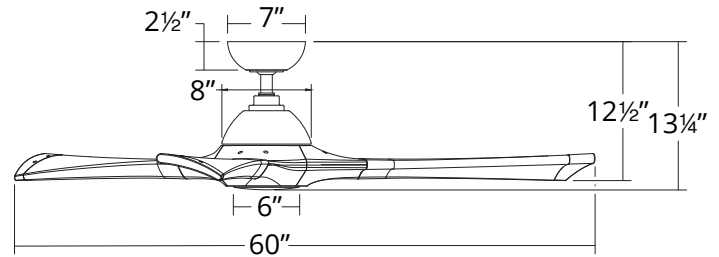

WOODY

FR-W1814-60L

60" Ceiling Fan

MODERN FORMS

SMART FANS

PRODUCT DESCRIPTION

With sturdy blades crafted from solid wood- properly treated to weather the outdoors- this smart fan is rugged refinement to the core. Take control of it with our exclusive Modern Forms app- features like Adaptive Learning make life easier every day by suggesting optimized schedules, while a powerful DC motor inside keeps things running smooth, quiet and up to 70% more efficient than traditional AC fans. Choose a bronze housing with dark walnut wood, matte black with distressed koa or graphite with weathered gray.

FEATURES

- 6 fan speeds through both Summer and Winter Modes
- Silent DC motor
- Optional LED light kit included
- Includes BT wall control
- Optional remote control sold separately
- Compatible with Modern Forms app

AIRFLOW/ENERGY EFFICIENCY

Weighted-Average/High Airflow CFM:	5612/7306
Weighted-Average/High Energy Use (W):	13/32
Estimated Yearly Energy Cost ($):	5
Weighted-Average/High Efficiency (CFM/W):	276/276
Max RPM:	145

ORDER NUMBER

Model	Housing	Blade
FR-W1814-60L	BZ <i>Bronze</i>	DW <i>Dark Walnut</i>
	GH <i>Graphite</i>	WG <i>Weathered Gray</i>
	MB <i>Matte Black</i>	DK <i>Distressed Koa</i>

Example: **FR-W1814-60L-MB/DK**

For 2700K add "-27" ; for 3500K add "-35" before the finish: **FR-W1814-60L27MBDK**

*Results may vary based on application and surroundings.

*This fan comes uni-pack - blade select options are not available

The Modern Forms app synchronizes seamlessly with smart home devices you already own

modernforms.com
Phone (800) 526.2588
Fax (800) 526.2585

Headquarters/Eastern Distribution Center
44 Harbor Park Drive
Port Washington, NY 11050

Central Distribution Center
1600 Distribution Ct
Lithia Springs, GA 30122

Western Distribution Center
1750 Archibald Avenue
Ontario, CA 91760

SPECIFICATIONS

Construction:	Aluminum, Paulownia
Blade:	13° Pitch, 60" sweep
Downrod:	1" O.D. x 4.5"H included
Mounting Slope:	Up to 30°
Wire:	80"
Hanging Weight:	13 lbs
Total Power:	32W
Standards:	UL/cUL Wet Location listed, Title 24 JA8-2016 Compliant, Title 20, Energy Star rated
Motor Type:	125 x 20 sensorless DC motor

WIRELESS PERFORMANCE

Wi-Fi Range:	Up to 150 ft*
Bluetooth Range:	Up to 150 ft*

LUMINAIRE PERFORMANCE

Light Source:	LED
Light Wattage:	19.5W
Lumens/Delivered Lumens:	1600/846
Dimming:	Integrated
CRI:	90
Color Temperature:	3000K (2700K/3500K options available)
Rated Life:	50,000 hours