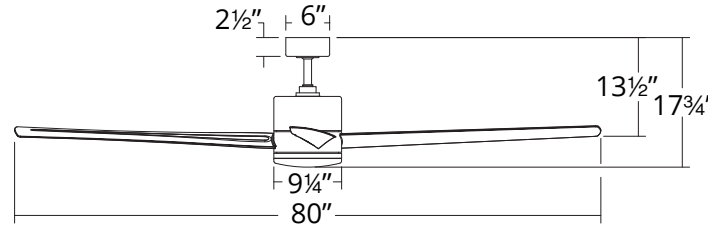

## PRODUCT DESCRIPTION

As bold and beautiful as a classic Holland windmill, this contemporary twelve-blade design is perfect for mid-sized and larger spaces with its 60 inch or 80 inch blade sweeps. Control everything from the palm of your hand with our Wi-Fi-connected Modern Forms app- no one else in the industry can match this combination of style and intuitive technology. Available in three sleek finishes, Windflower makes life easier and more beautiful every day.