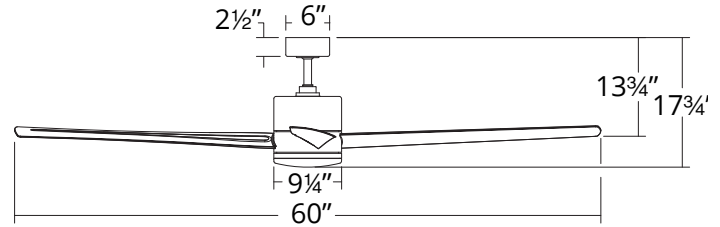

WINDFLOWER

FR-W1815-60L

60" Ceiling Fan

MODERN FORMS SMART FANS

PRODUCT DESCRIPTION

As bold and beautiful as a classic Holland windmill, this contemporary twelve-blade design is perfect for mid-sized and larger spaces with its 60 inch or 80 inch blade sweeps. Control everything from the palm of your hand with our Wi-Fi-connected Modern Forms app- no one else in the industry can match this combination of style and intuitive technology. Available in three sleek finishes, Windflower makes life easier and more beautiful every day.

FEATURES

- 6 fan speeds through both Summer and Winter Modes
- Silent DC motor
- Optional LED light kit included
- Includes RF wall control
- Optional remote control sold separately
- Compatible with Modern Forms app

AIRFLOW/ENERGY EFFICIENCY

Weighted-Average/High Airflow CFM:	2798/8840
Weighted-Average/High Energy Use (W):	13/49
Estimated Yearly Energy Cost ($):	4
Weighted-Average/High Efficiency (CFM/W):	211/180
Max RPM:	128

ORDER NUMBER

Model	Housing	Blade
FR-W1815-60L	OB Oil Rubbed Bronze	DW Dark Walnut
	GH Graphite	WG Weathered Gray
	MB Matte Black	DK Distressed Koa

Example: FR-W1815-60L-MB/DK

For 2700K add "-27" ; for 3500K add "-35" before the finish: FR-W1815-60L27MBDK

*Results may vary based on application and surroundings.

*This fan comes uni-pack - blade select options are not available

SPECIFICATIONS

Construction:	Aluminum, ABS
Blade:	12° Pitch, 60" sweep
Downrod:	1" O.D. x 6"H included
Mounting Slope:	Up to 30°
Wire:	80"
Hanging Weight:	34.5 lbs
Total Power:	72.5W
Standards:	UL/cUL Wet Location listed, Title 24 JA8-2016 Compliant, Title 20
Motor Type:	168 x 30 sensorless DC motor

WIRELESS PERFORMANCE

Remote Pairing Distance:	Up to 30 ft from fan
Wi-Fi Range:	Up to 150 ft*

LUMINAIRE PERFORMANCE

Light Source:	LED
Light Wattage:	23.5W
Lumens/Delivered Lumens:	2100/1080
Dimming:	Integrated
CRI:	90
Color Temperature:	3000K (2700K/3500K options available)
Rated Life:	50,000 hours

The Modern Forms app synchronizes seamlessly with smart home devices you already own

modernforms.com
Phone (800) 526.2588
Fax (800) 526.2585

Headquarters/Eastern Distribution Center
44 Harbor Park Drive
Port Washington, NY 11050

Central Distribution Center
1600 Distribution Ct
Lithia Springs, GA 30122

Western Distribution Center
1750 Archibald Avenue
Ontario, CA 91760