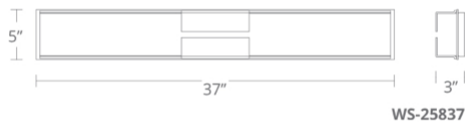

WS-25837

REPLACEMENT PARTS

RPL-GLA-25837 - Glass

Model & Size	Color Temp	Finish	LED Watts	LED Lumens	Delivered Lumens
WS-25837 37"	3500K	BK Black	60.9W	6224	4137
	3500K	CH Chrome	61.4W	6224	4137

Example: **WS-25837-CH**

For custom requests please contact customs@modernforms.com