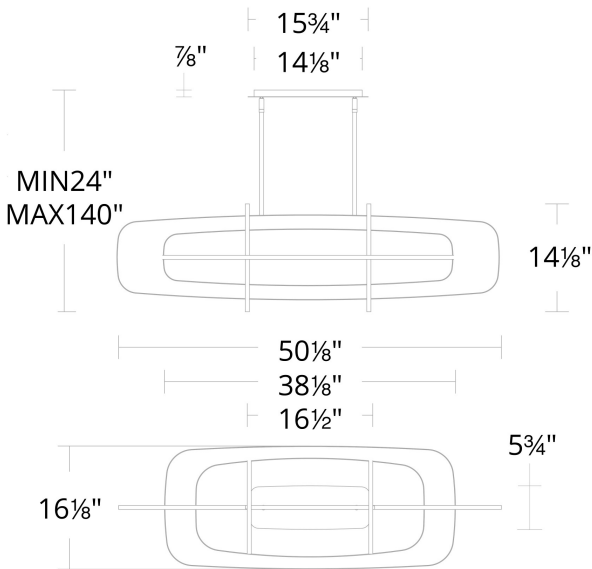

Project: _____

Location: _____

Fixture Type: _____

Catalog Number: _____

AVAILABLE FINISHES:

Vesta

PD-76350

PRODUCT DESCRIPTION

Intricate and intriguing. Like an intergalactic space station, Vesta integrates an array of rings into a singular profile of beautiful ambient illumination.

FEATURES

- Driver concealed within the canopy
- Ambient illumination
- Slide-on rectangular canopy with minimal hardware
- Six 12" and two 6" down rods included (additional sold separately)
- Slope ceiling adaptable. Hang straight swivels up to 90 degrees

SPECIFICATIONS

Rated Life	54000 Hours
Standards	ETL, cETL,Damp Location Listed, Title 24 JA8: 2019 Compliant
Input	120-277V, 50/60Hz
Dimming	ELV, 0-10V, TRIAC
Color Temp	3000K
CRI	90
Construction	Extruded metal body with silica diffuser

REPLACEMENT PARTS

- ROD-I06-PC130T-BK - 6" Rod - BK finish
- ROD-I12-PC130T-BK - 12" Rod - BK finish
- HDW-HY23-WA - Hardware Pack

PD-76350

Model & Size	Color Temp	Finish	LED Watts	LED Lumens	Delivered Lumens
PD-76350 50"	3000K	BK Black	86.4W	5261	2938