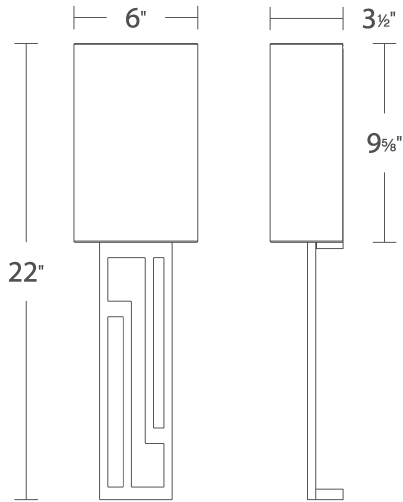

**REPLACEMENT PARTS**

- RPL-SHA-26222 - Fabric Shade
- RPL-DIF-26222-01 - Top Diffuser
- RPL-DIF-26222-02 - Bottom Diffuser

WS-26222

Model & Size	Color Temp	Finish	LED Watts	LED Lumens	Delivered Lumens
WS-26222 22"	2700K	BK Black	10.7W	882	543
	2700K	BN Brushed Nickel	10.7W	882	543
	3000K	BK Black	10.7W	882	543
	3000K	BN Brushed Nickel	10.7W	882	543
	3500K	BK Black	10.7W	882	543
	3500K	BN Brushed Nickel	10.7W	882	543