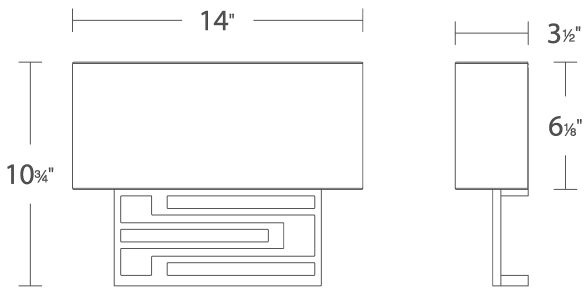

Project:

Location:

Fixture Type:

Catalog Number:

AVAILABLE FINISHES:

Vander

WS-26214

PRODUCT DESCRIPTION

WS-26214

REPLACEMENT PARTS

- RPL-SHA-26214 - Fabric Shade
- RPL-DIF-26214-01 - Top Diffuser
- RPL-DIF-26214-02 - Bottom Diffuser

Model & Size	Color Temp	Finish	LED Watts	LED Lumens	Delivered Lumens
WS-26214 14"	2700K	BK Black	12.5W	1110	634
	2700K	BN Brushed Nickel	12.5W	1110	634
	3000K	BK Black	12.5W	1110	634
	3000K	BN Brushed Nickel	12.5W	1110	634
	3500K	BK Black	12.5W	1110	634
	3500K	BN Brushed Nickel	12.5W	1110	634