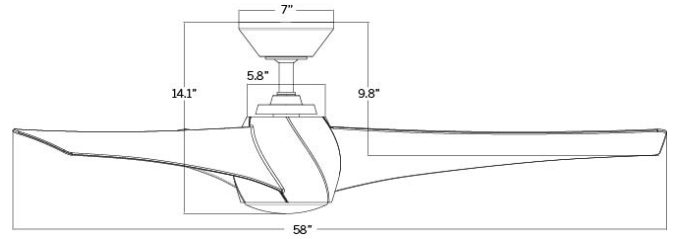

TWIRL

FR-W2103-58L

58" Ceiling Fan

MODERN FORMS

SMART FANS

PRODUCT DESCRIPTION

Like a whirlwind romance, you will fall in love with this smart fan. An updated look for today's homes, as well as hospitality and commercial spaces. Twirl is available in three stunning finishes: Graphite with Weathered White; Matte White; and Distressed Koa. Twirl will also connect with smart home devices you already own to ensure the ultimate in comfort, style, and seamless technology.

FEATURES

- 6 fan speeds through both Summer and Winter Modes
- Silent DC motor
- Luminaire cover not included
- Includes BT remote control
- Optional wall control sold separately
- Compatible with Modern Forms app

AIRFLOW/ENERGY EFFICIENCY

Weighted-Average/High Airflow CFM:	4446/5896
Weighted-Average/High Energy Use (W):	22/30
Estimated Yearly Energy Cost ($):	6
High Efficiency (CFM/W):	201
Max RPM:	128

ORDER NUMBER

Model	Housing	Blade
FR-W2103-58L	DK Distressed Koa	DK Distressed Koa
	GH Graphite	WG Weathered Gray
	MW Matte White	MW Matte White

Example: **FR-W2103-58L-MW**

For 2700K add "-27" ; for 3500K add "-35" before the finish: **FR-W2103-58L27GHWG**

- *Results may vary based on application and surroundings.
- *This fan comes uni-pack - blade select options are not available

SPECIFICATIONS

Construction:	Aluminum, ABS
Blade:	16° Pitch, 58" sweep
Downrod:	1" O.D. x 4.5"H included
Mounting Slope:	Up to 30°
Wire:	80"
Hanging Weight:	19 lbs
Total Power:	50W
Standards:	UL/cUL Wet Location listed, Title 24 JA8-2016 Compliant, Title 20, Energy Star rated
Motor Type:	120 x 25 sensorless DC motor

WIRELESS PERFORMANCE

Wi-Fi Range:	Up to 150 ft*
Bluetooth Range:	Up to 150 ft*

LUMINAIRE PERFORMANCE

Light Source:	LED
Light Wattage:	20W
Lumens/Delivered Lumens:	1600/531
Dimming:	Integrated
CRI:	90
Color Temperature:	3000K (2700K/3500K options available)
Rated Life:	50,000 hours

The Modern Forms app synchronizes seamlessly with smart home devices you already own

modernforms.com
Phone (800) 526.2588
Fax (800) 526.2585

Headquarters/Eastern Distribution Center
44 Harbor Park Drive
Port Washington, NY 11050

Central Distribution Center
1600 Distribution Ct
Lithia Springs, GA 30122

Western Distribution Center
1750 Archibald Avenue
Ontario, CA 91760