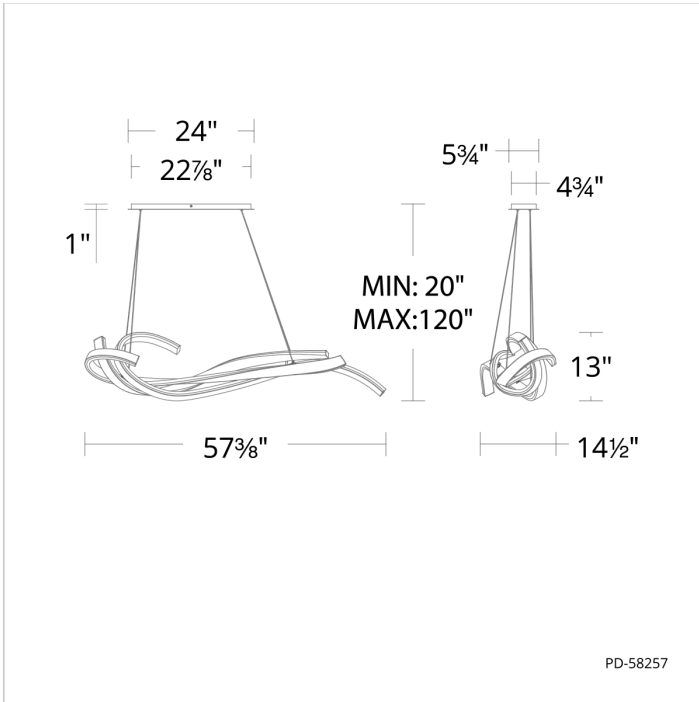

Project: _____

Location: _____

Fixture Type: _____

Catalog Number: _____

AVAILABLE FINISHES:

Tidal

PD-58257

PRODUCT DESCRIPTION

FEATURES

- Driver concealed within the canopy
- Each unique free formed handcrafted piece lends itself to variations in size and curvature
- Slide-on rectangular canopy with minimal hardware
- Thin powered aircraft cables provide an ultra clean look for adjustable suspension height

SPECIFICATIONS

Rated Life	54000 Hours
Standards	ETL, cETL, Damp Location Listed
Input	120-277V, 50/60Hz
Dimming	ELV, 0-10V, TRIAC
Color Temp	3000K
CRI	90
Construction	Bent aluminum body with silica diffuser

Model & Size	Color Temp	Finish	LED Watts	LED Lumens	Delivered Lumens
PD-58257 57"	3000K	BK Black	82.3W	6989	3574

Example: **PD-58257-BK**

For custom requests please contact customs@modernforms.com