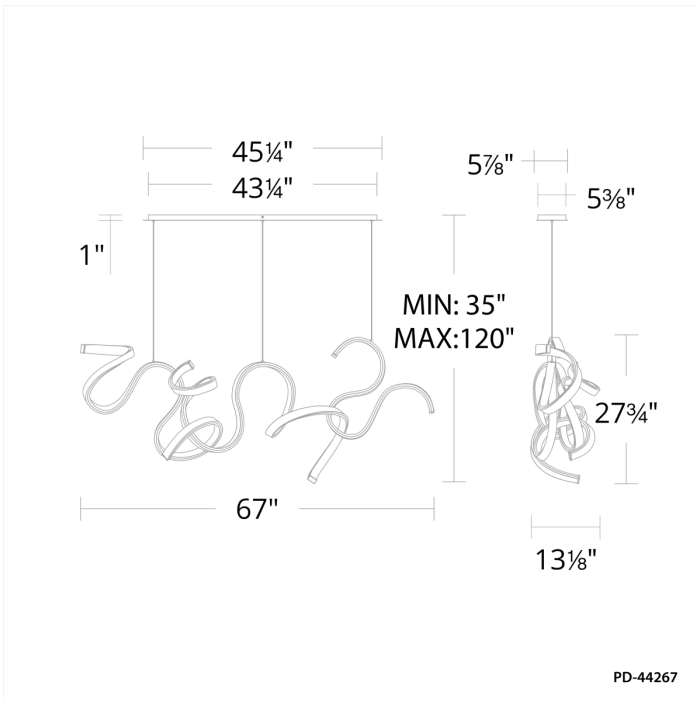

Project: _____

Location: _____

Fixture Type: _____

Catalog Number: _____

AVAILABLE FINISHES:

Tempest

PD-44267

PRODUCT DESCRIPTION

Stay ahead of the curve with this creative, distinctive free formed design. Extreme contours, elegant proportions and sophisticated detailing for modern luxe spaces.

FEATURES

- Driver concealed within the canopy
- Each unique free formed handcrafted piece lends itself to variations in size and curvature
- Slide-on rectangular canopy with minimal hardware
- Thin powered aircraft cables provide an ultra clean look for adjustable suspension height

SPECIFICATIONS

Rated Life	54000 Hours
Standards	ETL, cETL,Damp Location Listed
Input	120-277V,50/60Hz
Dimming	ELV: 100-5%,TRIAC: 100-5%
Color Temp	3000K
CRI	90
Construction	Bent aluminum body with silica diffuser

Model & Size	Color Temp	Finish	LED Watts	LED Lumens	Delivered Lumens
PD-44267 67"	3000K	BK Black	68.3W	6545	3338

Example: **PD-44267-BK**

For custom requests please contact customs@modernforms.com