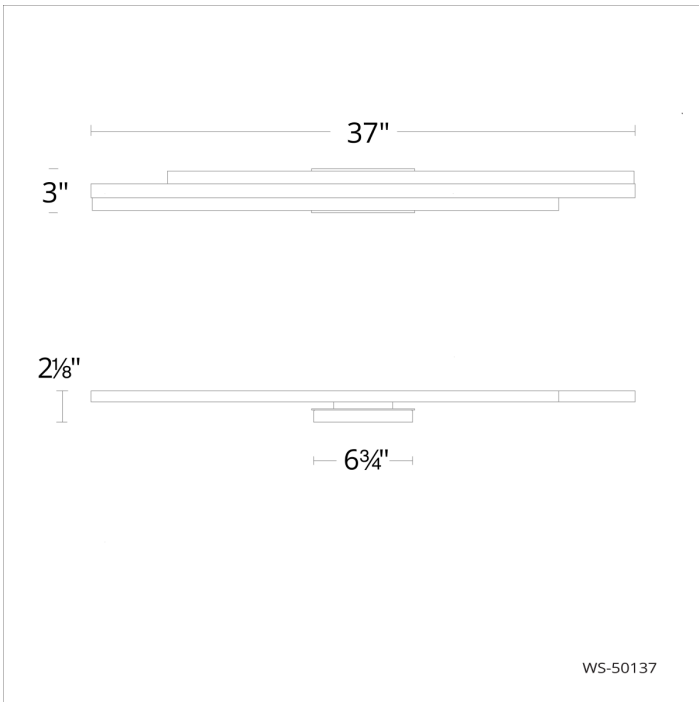

Model & Size	Color Temp	Finish	LED Watts	LED Lumens	Delivered Lumens
WS-50127 27"	3000K	BK Black	27.7W	3185	1910

Example: **WS-50127-BK**

For custom requests please contact [customs@modernforms.com](mailto:customs@modernforms.com)

Model & Size	Color Temp	Finish	LED Watts	LED Lumens	Delivered Lumens
WS-50137 37"	3000K	BK Black	33.7W	3675	1636

Example: **WS-50137-BK**

For custom requests please contact [customs@modernforms.com](mailto:customs@modernforms.com)