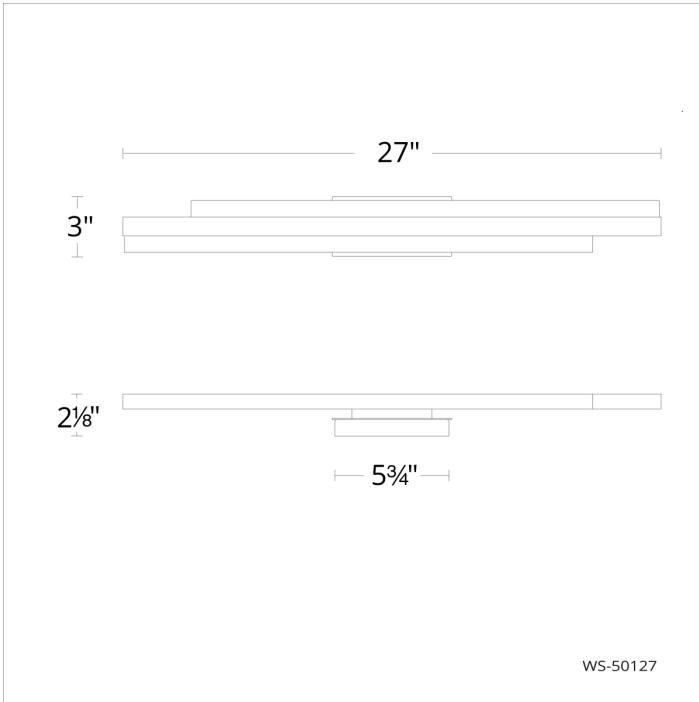

# Tandem

WS-50127

**PRODUCT DESCRIPTION**

Asymmetrical elegance in lumosity. Double blocks of cloudy acrylic sandwich a metal bar. Artisan crafted for all orientations around your vanity in a fine bath.

**FEATURES**

Model & Size	Color Temp	Finish	LED Watts	LED Lumens	Delivered Lumens
WS-50127 27"	3000K	BK Black	27.7W	3185	1910

Example: **WS-50127-BK**

For custom requests please contact [customs@modernforms.com](mailto:customs@modernforms.com)

Model & Size	Color Temp	Finish	LED Watts	LED Lumens	Delivered Lumens
WS-50137 37"	3000K	BK Black	33.7W	3675	1636

Example: **WS-50137-BK**

For custom requests please contact [customs@modernforms.com](mailto:customs@modernforms.com)