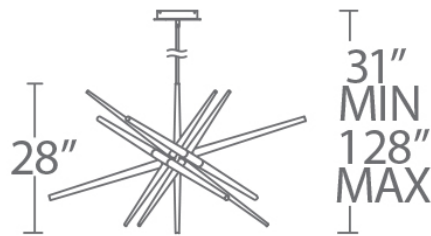

PD-92950

Model & Size	Color Temp	Finish	LED Watts	LED Lumens	Delivered Lumens
PD-92950 48"	3500K	AB Aged Brass	32.8W	1210	1198
	3500K	PN Polished Nickel	32.8W	1210	1198

Example: **PD-92950-PN**

For custom requests please contact customs@modernforms.com