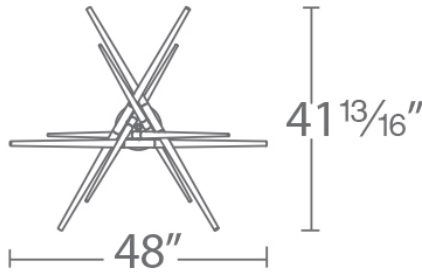

PD-92950

Model & Size	Color Temp	Finish	LED Watts	LED Lumens	Delivered Lumens
PD-92950 48"	3500K	AB Aged Brass	32.8W	1210	1198
	3500K	PN Polished Nickel	32.8W	1210	1198

Example: **PD-92950-PN**

For custom requests please contact customs@modernforms.com