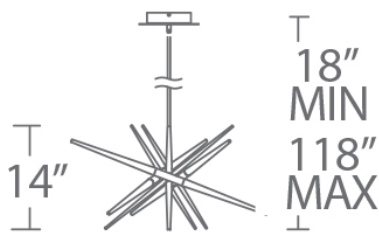

26 7/16"

PD-92927

Model & Size	Color Temp	Finish	LED Watts	LED Lumens	Delivered Lumens
PD-92927 27"	3500K 3500K	AB Aged Brass PN Polished Nickel	16W 16W	584 584	552 552

Example: **PD-92927-PN**

For custom requests please contact customs@modernforms.com