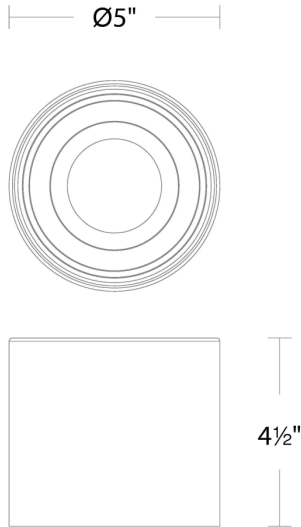

Project: _____

Location: _____

Fixture Type: _____

Catalog Number: _____

AVAILABLE FINISHES:

Squat

FM-W46205

PRODUCT DESCRIPTION

| Model & Size | Color Temp | Finish | LED Watts | LED Lumens | Delivered Lumens |
|--------------|-------------------------|----------------------|-----------|------------|-------------------|
| FM-W46205 5" | 3000K 3500K 4000K | BK Black WT White | 12W | 900 | 357 378 362 |