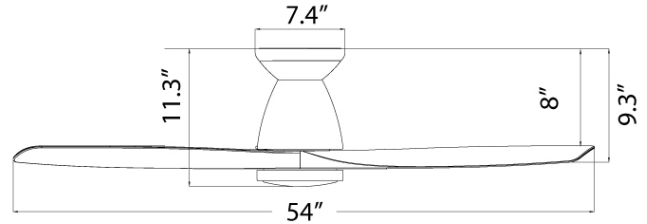

SKYLARK FLUSH

FH-W2202-54L

54" Ceiling Fan

MODERN FORMS SMART FANS

PRODUCT DESCRIPTION

Introduce sleek sophistication to your home with the new Skylark Smart Fan. Spectacular new finishes of soft brass and brushed nickel are unveiled in our Smart Fan collection. Also debuting is the ebony finish which features a new weathered look. The three smartly designed blades circulate air with an agile yet robust gracefulness, bringing incomparable comfort and illumination with an integrated LED, throughout your space. The convenient, 6-speed set-up can be controlled locally using the included Bluetooth remote control or remotely using the Modern Forms app.

FEATURES

- 6 fan speeds through both Summer and Winter Modes
- Silent DC motor
- LED light kit included
- Includes remote control
- Optional wall control sold separately
- Compatible with Modern Forms app

AIRFLOW/ENERGY EFFICIENCY

Weighted-Average/High Airflow CFM:	3768/5842
Weighted-Average/High Energy Use (W):	21/30
Estimated Yearly Energy Cost ($):	6
Weighted-Average/High Efficiency (CFM/W):	180
Max RPM:	165

ORDER NUMBER

Model	Housing	Blade
FR-W2202-54L	MB <i>Matte Black</i>	MB <i>Matte Black</i>
	BN <i>Brushed Nickel</i>	EB <i>Ebony</i>
	SB <i>Soft Brass</i>	MB <i>Matte Black</i>

Example: **FH-W2202-54L-MB**

For 2700K add "-27" ; for 3500K add "-35" before the finish: **FH-W2202-54L-27-MB**

*Results may vary based on application and surroundings.

*This fan comes uni-pack - blade select options are not available.

*Brushed Nickel and Soft Brass are not intended for coastal environments.

SPECIFICATIONS

Construction:	Aluminum, Steel, ABS
Blade:	14° Pitch, 54" sweep
Wire:	8"
Hanging Weight:	17 lbs
Total Power:	50W
Standards:	UL/cUL Wet Location listed, Title 24 JA8-2016 Compliant, Title 20, Energy Star
Motor Type:	120 x D-15 sensorless DC motor

WIRELESS PERFORMANCE

Wi-Fi Range:	Up to 150 ft*
Bluetooth Range:	Up to 150 ft*

LUMINAIRE PERFORMANCE

Light Source:	LED
Light Wattage:	19.5W
Lumens/ Delivered Lumens:	1600/1060
Dimming:	Integrated
CRI:	90
Color Temperature:	3000K (2700K/3500K options available)
Rated Life:	50,000 hours

The Modern Forms app synchronizes seamlessly with smart home devices you already own

modernforms.com
Phone (800) 526.2588
Fax (800) 526.2585

Headquarters/Eastern Distribution Center
44 Harbor Park Drive
Port Washington, NY 11050

Central Distribution Center
1600 Distribution Ct
Lithia Springs, GA 30122

Western Distribution Center
1750 Archibald Avenue
Ontario, CA 91760