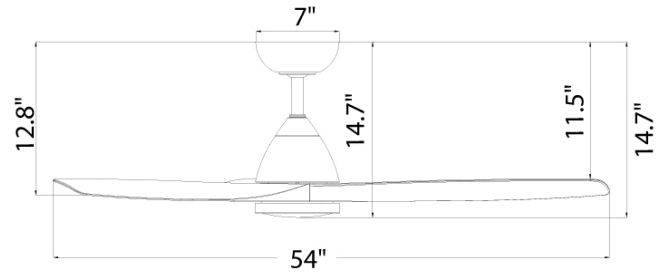

SKYLARK

FR-W2202-54L

54" Ceiling Fan

MODERN FORMS SMART FANS

PRODUCT DESCRIPTION

Introduce sleek sophistication to your home with the new Skylark Smart Fan. Spectacular new finishes of soft brass and brushed nickel are unveiled in our Modern Forms Smart Fan collection. Also debuting is the ebony finish which features a new weathered look. The three smartly designed blades circulate air with an agile yet robust gracefulness, bringing incomparable comfort and illumination with an integrated LED luminaire, throughout your space. The convenient, 6-speed set-up can be controlled locally using the included Bluetooth remote control or remotely using the Modern Forms app.

FEATURES

- 6 fan speeds through both Summer and Winter Modes
- Silent DC motor
- LED luminaire included
- Includes remote control
- Optional wall control sold separately
- Compatible with Modern Forms app

AIRFLOW/ENERGY EFFICIENCY

Weighted-Average/High Airflow CFM:	3871/6041
Weighted-Average/High Energy Use (W):	20/28
Estimated Yearly Energy Cost ($):	6
Weighted-Average/High Efficiency (CFM/W):	191
Max RPM:	162

ORDER NUMBER

Model	Housing	Blade
FR-W2202-54L	BN <i>Brushed Nickel</i>	EB <i>Ebony</i>
	MB <i>Matte Black</i>	MB <i>Matte Black</i>
	SB <i>Soft Brass</i>	MB <i>Matte Black</i>

Example: **FR-W2202-54L-MB**

For 2700K add "-27" ; for 3500K add "-35" before the finish: **FR-W2202-54L-27-MB**

*Results may vary based on application and surroundings.

*This fan comes uni-pack - blade select options are not available.

*Brushed Nickel and Soft Brass are not intended for coastal environments.

SPECIFICATIONS

Construction:	Aluminum, Steel, ABS
Blade:	14° Pitch, 54"sweep
Downrod:	.75" O.D. x 4.5H included
Mounting Slope:	Up to 30°
Wire:	80"
Hanging Weight:	17 lbs.
Total Power:	48W
Standards:	UL/cUL Wet Location listed, Title 24 JA8-2016 Compliant, Title 20, Energy Star
Motor Type:	120 x D-15 sensorless DC motor

WIRELESS PERFORMANCE

Wi-Fi Range:	Up to 150 ft*
Bluetooth Range:	Up to 150 ft*

LUMINAIRE PERFORMANCE

Light Source:	LED
Light Wattage:	19.5W
Lumens/ Delivered Lumens:	1600/1079
Dimming:	Integrated
CRI:	90
Color Temperature:	3000K (2700K/3500K options available)
Rated Life:	50,000 hours

The Modern Forms app synchronizes seamlessly with smart home devices you already own

modernforms.com
Phone (800) 526.2588
Fax (800) 526.2585

Headquarters/Eastern Distribution Center
44 Harbor Park Drive
Port Washington, NY 11050

Central Distribution Center
1600 Distribution Ct
Lithia Springs, GA 30122

Western Distribution Center
1750 Archibald Avenue
Ontario, CA 91760