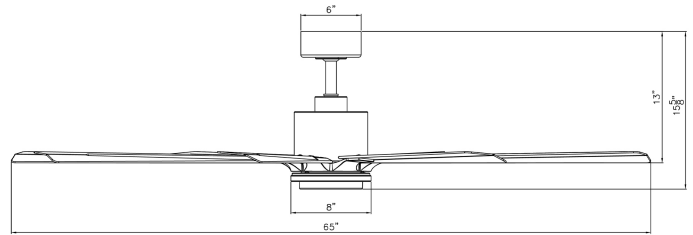

SIZE MATTERS

FR-W2403-65L

65" Ceiling Fan

MODERN FORMS SMART FANS

PRODUCT DESCRIPTION

Big, bold design is better. Offered in an impressive 65 and 84- inch sizes, the 8-blade Size Matters ceiling fan showcases elegant lines, sharply crafted blades and intelligent engineering. The motor is IPX4-wet rated for outdoor use. The fan's contemporary styling is finished in Matte Black complemented by Matte White blades. Control is easy with smart home ecosystems via the Modern Forms app.

SPECIFICATIONS

Construction:	Aluminum, ABS
Blade:	20° Pitch, 65" sweep
Downrod:	.75"W x 6"H included
Mounting Slope:	Up to 30°
Wire:	80"
Hanging Weight:	35 lbs.
Total Power:	53W
Standards:	UL/cUL Wet Location listed, Title 24 JA8-2016 Compliant, Title 20, Energy Star
Motor Type:	165 x 30 sensorless DC motor