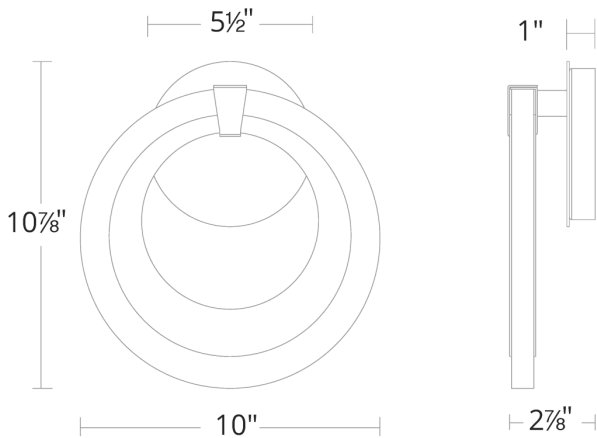

Project:

Location:

Fixture Type:

Catalog Number:

AVAILABLE FINISHES:

Serenity

WS-38211

PRODUCT DESCRIPTION

FEATURES

- Driver concealed within the canopy
- Artisanal wispy pressed glass shade

SPECIFICATIONS

Rated Life	54000 Hours
Standards	ETL, cETL, Damp Location Listed
Input	120/277V, 50/60Hz
Dimming	ELV: 100-5%, TRIAC: 100-5%
Mounting	Can be mounted on wall vertically or upside down
Color Temp	3000K
CRI	90
Construction	Aluminum frame with decorative pressed glass diffuser

WS-38211

Model & Size	Color Temp	Finish	LED Watts	LED Lumens	Delivered Lumens
WS-38211 11"	3000K	AB Aged Brass	14.7W	680	444

Example: **WS-38211-AB**

For custom requests please contact customs@modernforms.com