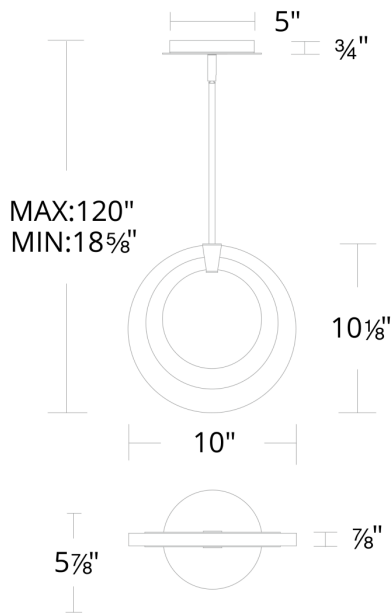

Project: _____

Location: _____

Fixture Type: _____

Catalog Number: _____

AVAILABLE FINISHES:

Serenity

PD-38210

PRODUCT DESCRIPTION

FEATURES

- Driver concealed within the canopy
- Artisanal wispy pressed glass shade
- Three 12" and one 6" down rods included (additional sold separately)
- Slope ceiling adaptable. Hang straight swivels up to 90 degrees

SPECIFICATIONS

Rated Life	54000 Hours
Standards	ETL, cETL, Damp Location Listed
Input	120/277V, 50/60Hz
Dimming	ELV: 100-5%, TRIAC: 100-5%
Color Temp	3000K
CRI	90
Construction	Aluminum frame with decorative pressed glass diffuser

PD-38210

Model & Size	Color Temp	Finish	LED Watts	LED Lumens	Delivered Lumens
PD-38210 10"	3000K	AB Aged Brass	14.7W	680	444

Example: **PD-38210-AB**

For custom requests please contact customs@modernforms.com