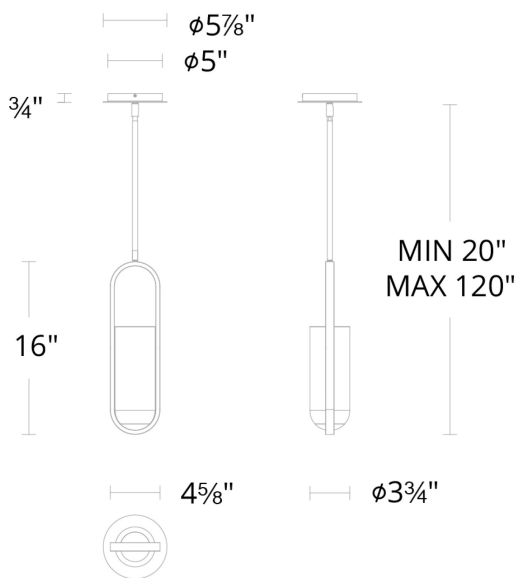

## Rollins

PD-26316

**PRODUCT DESCRIPTION**

Gentle luminosity. A dynamic elliptical silhouette is softened by an alabaster shade whose variegated beauty is brought to life in a soothing glow from integrated LEDs.

**FEATURES**

- Driver concealed within the canopy
- First quality Spanish alabaster
- Natural stone features unique veining and color variation
- Spin-on round canopy with minimal hardware
- Three 12" and one 6" down rods included (additional sold separately)
- Slope ceiling adaptable. Hang straight swivels up to 90 degrees

**SPECIFICATIONS**

<b>Rated Life</b>	50000 Hours
<b>Standards</b>	ETL, cETL, Damp Location Listed, Title 24 JA8: 2019 Compliant
<b>Input</b>	120/277V, 50/60Hz
<b>Dimming</b>	ELV
<b>Color Temp</b>	3000K
<b>CRI</b>	90
<b>Construction</b>	Extruded aluminum frame with alabaster shade

PD26316

Model & Size	Color Temp	Finish	LED Watts	LED Lumens	Delivered Lumens
PD-26316 16"	3000K	AB Aged Brass	14.3W	669	512
	3000K	BK Black	14.3W	669	512

Example: **PD-26316-BK**

For custom requests please contact [customs@modernforms.com](mailto:customs@modernforms.com)