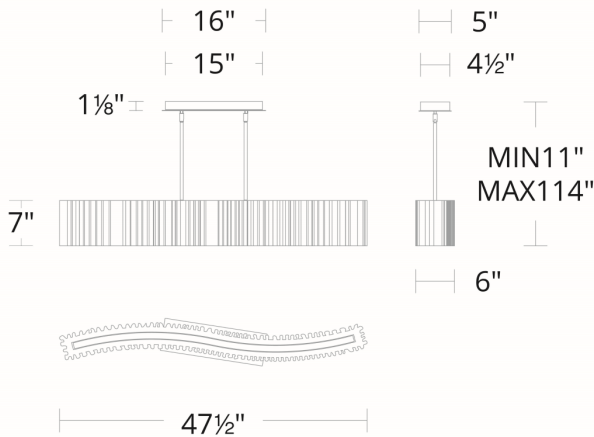

# Rhiannon

PD-70148

**FEATURES**

- Driver concealed within the canopy
- Thick artisanal shade made with reclaimed crystal
- Six 12" and two 6" down rods included (additional sold separately)
- Slide-on rectangular canopy with minimal hardware
- NEC CODE (314.24) requires that ceiling outlet boxes in the U.S. support up to 50 lbs
- This fixture exceeds 50 lbs. and must be installed using a U.L. listed outlet box approved for up to 100 lbs. or supported independently of the outlet box
- Can be mounted on a sloped ceiling

**SPECIFICATIONS**

<b>Rated Life</b>	50000 Hours
<b>Standards</b>	ETL, cETL,Damp Location Listed, Title 24 JA8: 2019 Compliant
<b>Input</b>	120-277V, 50/60Hz
<b>Dimming</b>	ELV, 0-10V, TRIAC
<b>Color Temp</b>	3000K
<b>CRI</b>	90
<b>Construction</b>	Aluminum body with reclaimed crystal shade

**REPLACEMENT PARTS**

- RPL-ROD-IN06-AB - 6" Rod
- RPL-ROD-IN06-BK-01 - 6" Rod
- RPL-ROD-IN12-AB - 12" Rod
- RPL-ROD-IN12-BK-01 - 12" Rod

PD-70148

Model & Size	Color Temp	Finish	LED Watts	LED Lumens	Delivered Lumens
PD-70148 48"	3000K 3000K	AB Aged Brass BK Black	81.1W 81.1W	9161 9161	5728 5728