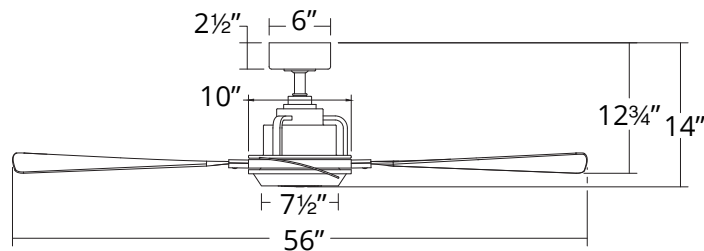

OSPREY

FR-W1817-56L

56" Ceiling Fan

MODERN FORMS

SMART FANS

PRODUCT DESCRIPTION

Pairing wood-finished blades with a polished metal housing is always a good idea, and it gives this fan a classic-meets-contemporary look that's perfect for transitional spaces. Powered by a highly efficient DC motor, the blades run extra quiet and save on energy costs- DC is 70% more efficient than AC. A Fresnel glass lens with frosted interior optically maximizes the light extraction of the powerful LED luminaire to give this smart fan a fully functional luxe touch.

FEATURES

- 6 fan speeds through both Summer and Winter Modes
- Silent DC motor
- Luminaire cover not included
- Includes BT remote control
- Optional wall control sold separately
- Compatible with Modern Forms app

AIRFLOW/ENERGY EFFICIENCY

Weighted-Average/High Airflow CFM:	2798/6278
Weighted-Average/High Energy Use (W):	13/21
Estimated Yearly Energy Cost ($):	4
Weighted-Average/High Efficiency (CFM/W):	211/209
Max RPM:	157

ORDER NUMBER

Model	Housing	Blade
FR-W1817-56L	MB <i>Matte Black</i>	BW <i>Barn Wood</i>
	OB <i>Oil Rubbed Bronze</i>	DW <i>Dark Walnut</i>

Example: **FR-W1817-56L-MB/BW**

For 2700K add "-27" ; for 3500K add "-35" before the finish: **FR-W1817-56L27MBBW**

*Results may vary based on application and surroundings.

*This fan comes uni-pack - blade select options are not available

SPECIFICATIONS

Construction:	Aluminum, ABS
Blade:	13° Pitch, 56" sweep
Downrod:	1" O.D. x 4.5"H included
Mounting Slope:	Up to 30°
Wire:	80"
Hanging Weight:	17 lbs
Total Power:	34W
Standards:	UL/cUL Wet Location listed, Title 24 JA8-2016 Compliant, Title 20, Energy Star rated
Motor Type:	125 x 25 sensorless DC motor

WIRELESS PERFORMANCE

Remote Pairing Distance:	Up to 30 ft from fan
Wi-Fi Range:	Up to 150 ft*
Bluetooth Range:	Up to 150 ft

LUMINAIRE PERFORMANCE

Light Source:	LED
Light Wattage:	13W
Lumens/Delivered Lumens:	1110/610
Dimming:	Integrated
CRI:	90
Color Temperature:	3000K (2700K/3500K options available)
Rated Life:	50,000 hours

The Modern Forms app synchronizes seamlessly with smart home devices you already own

modernforms.com
Phone (800) 526.2588
Fax (800) 526.2585

Headquarters/Eastern Distribution Center
44 Harbor Park Drive
Port Washington, NY 11050

Central Distribution Center
1600 Distribution Ct
Lithia Springs, GA 30122

Western Distribution Center
1750 Archibald Avenue
Ontario, CA 91760