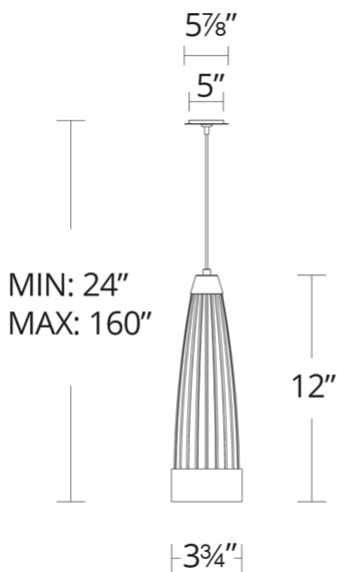

FEATURES

- Driver installed within the Junction Box, driver dimension: 2.8" x 1.3" x 1.2"
- V-cut K5 seedy crystal
- Title 24 option (special order) with driver installed within the canopy
- Can be mounted on a sloped ceiling

SPECIFICATIONS

Rated Life	50000 Hours
Standards	ETL, cETL, Damp Location Listed
Input	120-277V, 50/60Hz
Driver Dimension	2.8" x 1.3" x 1.2"
Dimming	ELV
Color Temp	3500K
CRI	90
Construction	Aluminum hardware, K5 V-cut seedy glass

REPLACEMENT PARTS

- RPL-GLA-11912 - Crystal Glass
- RPL-GLA-11912-02 - Bottom Glass

PD-11912

Model & Size	Color Temp	Finish	LED Watts	LED Lumens	Delivered Lumens
PD-11912 12"	3500K 3500K	AB Aged Brass BK Black	22W 22W	1725 1725	812 812