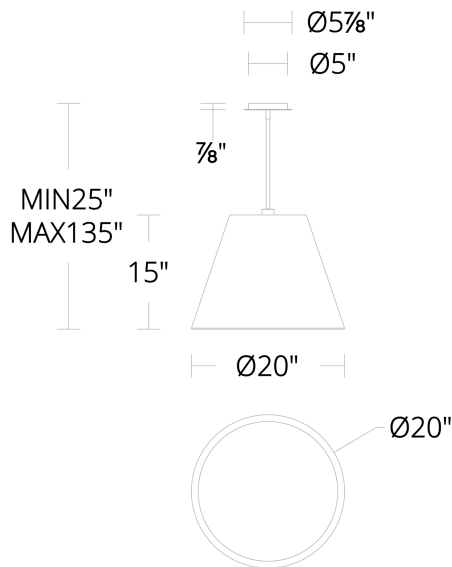

Project:

Location:

Fixture Type:

Catalog Number:

AVAILABLE FINISHES:

Myla

PD-W24320

PRODUCT DESCRIPTION

SPECIFICATIONS

Rated Life	59000 Hours
Standards	ETL, cETL, Wet Location Listed, Title 24 JA8: 2019 Compliant
Input	120V AC, 50/60Hz
Dimming	ELV: 100-5%, TRIAC: 100-10%
Color Temp	3000K, 3500K, 4000K
CRI	90
Construction	Aluminum spun body with bent glass diffuser

REPLACEMENT PARTS

- ROD-A06-PC150T-BK - 6" Rod - BK finish
- ROD-A12-PC150T-BK - 12" Rod - BK finish
- HDW-KS23-MA - Hardware Pack

PD-W24320

Model & Size	Color Temp	Finish	LED Watts	LED Lumens	Delivered Lumens
PD-W24320 20"	3000K	BK Black	60.8W	3220	2738
	3500K	BK Black	60.8W	3220	2738
	4000K	BK Black	60.8W	3220	2738