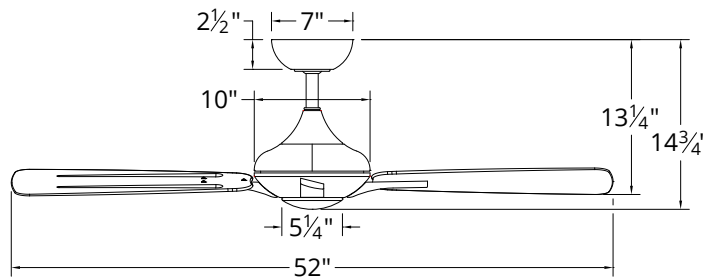

MYKONOS

FR-W1819-52L

52" Ceiling Fan

MODERN FORMS SMART FANS

PRODUCT DESCRIPTION

You know a smart fan named after the Greek "Isle of Winds" is going to be timeless, and Mykonos delivers in spades. It's perfect for transitional spaces with its contrast finishes and streamlined look. Maximize control with the Modern Forms app, which can establish optimized schedules based on your behavior and reduce energy costs by connecting to your thermostat.

FEATURES

- 6 fan speeds through both Summer and Winter Modes
- Silent DC motor
- Luminaire cover not included
- Includes BT remote control
- Optional wall control sold separately
- Compatible with Modern Forms app

AIRFLOW/ENERGY EFFICIENCY

Weighted-Average/High Airflow CFM:	4205/6001
Weighted-Average/High Energy Use (W):	13/32
Estimated Yearly Energy Cost ($):	4
Weighted-Average/High Efficiency (CFM/W):	211/162
Max RPM:	172

ORDER NUMBER

Model	Housing	Blade
FR-W1819-52L	BZ <i>Bronze</i>	DW <i>Dark Walnut</i>
	GH <i>Graphite</i>	WW <i>Weathered Wood</i>
	MB <i>Matte Black</i>	MB <i>Matte Black</i>
	MW <i>Matte White</i>	MW <i>Matte White</i>
	OB <i>Oil Rubbed Bronze</i>	BW <i>Barn Wood</i>

Example: **FR-W1819-52L-BZ/DW**

For 2700K add "-27" ; for 3500K add "-35" before the finish: **FR-W1819-52L27BZDW**

*Results may vary based on application and surroundings.

*This fan comes uni-pack - blade select options are not available

The Modern Forms app synchronizes seamlessly with smart home devices you already own

modernforms.com
Phone (800) 526.2588
Fax (800) 526.2585

Headquarters/Eastern Distribution Center
44 Harbor Park Drive
Port Washington, NY 11050

Central Distribution Center
1600 Distribution Ct
Lithia Springs, GA 30122

Western Distribution Center
1750 Archibald Avenue
Ontario, CA 91760

SPECIFICATIONS

Construction:	Aluminum, ABS
Blade:	13° Pitch, 56" sweep
Downrod:	1" O.D. x 4.5"H included
Mounting Slope:	Up to 30°
Wire:	80"
Hanging Weight:	23 lbs
Total Power:	52.5W
Standards:	UL/cUL Wet Location listed, Title 24 JA8-2016 Compliant, Title 20, Energy Star rated
Motor Type:	125 x 12 sensorless DC motor

WIRELESS PERFORMANCE

Wi-Fi Range:	Up to 150 ft*
Bluetooth Range:	Up to 150 ft*

LUMINAIRE PERFORMANCE

Light Source:	LED
Light Wattage:	13W
Lumens/Delivered Lumens:	1110/381
Dimming:	Integrated
CRI:	90
Color Temperature:	3000K (2700K/3500K options available)
Rated Life:	50,000 hours